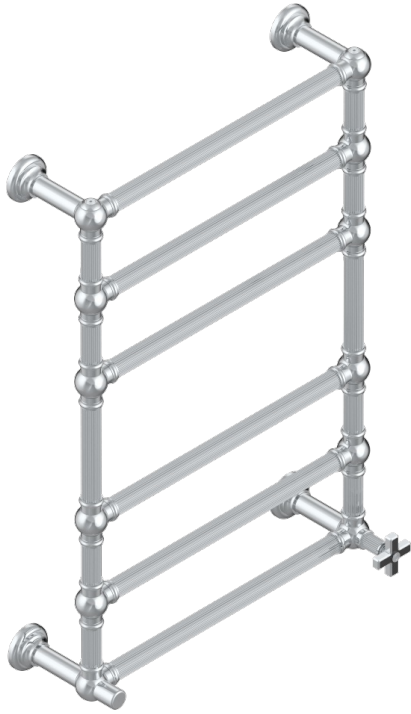

GRAND CENTRAL BLACK ONYX

U9M-TWF6H1

THG[®]
PARIS

Traditional towel warmer with fluted tube, 6 rails, 625 mm x 925 mm, hydronic with 1 stylised handle

CHARACTERISTIC

- Grand central Black Onyx
- Traditional towel warmer with fluted tube, 6 rails, 625 mm x 925 mm, hydronic with 1 stylised handle

TECHNICAL SPECS

- Pression : 0,5 bars < P < 3 bars (recommandée)
- Pressure : 7.25 psi < P < 43.5 psi (advised)
- Température eau maximale conseillée : 60°C
- Maximum water temperature advised: 140°F
- Hauteur minimale au sol (maximum height from the ground) : 60 cm (24")
- Puissance / Power : 128W à Delta T 30

AVAILABLE FINITIONS

Blush PVD - H62
Brass color PVD - H49
Brown bronze color PVD - F33
Gold color PVD - H52
Graphite PVD - H64
Lacquered light bronze - D01

Matt Umber PVD - H67
Matt blush PVD - H60
Matt brass color PVD - H50
Matt brown bronze color PVD - F34
Matt chrome - C02
Matt gold - F07