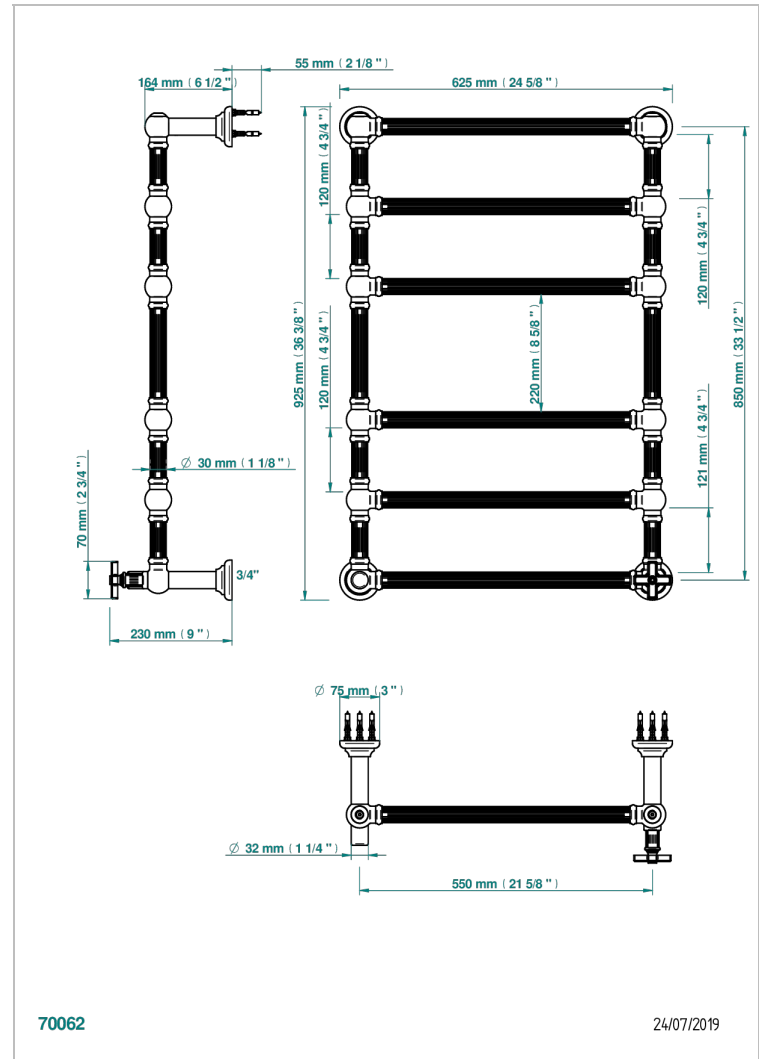

GRAND CENTRAL BLACK ONYX

U9M-TWF6H1

THG[®]
PARIS

Traditional towel warmer with fluted tube, 6 rails, 625 mm x 925 mm, hydronic with 1 stylised handle

CHARACTERISTIC

- Grand central Black Onyx
- Traditional towel warmer with fluted tube, 6 rails, 625 mm x 925 mm, hydronic with 1 stylised handle

TECHNICAL SPECS

- Pression : 0,5 bars < P < 3 bars (recommandée)
- Pressure : 7.25 psi < P < 43.5 psi (advised)
- Température eau maximale conseillée : 60°C
- Maximum water temperature advised: 140°F
- Hauteur minimale au sol (maximum height from the ground) : 60 cm (24")
- Puissance / Power : 128W à Delta T 30