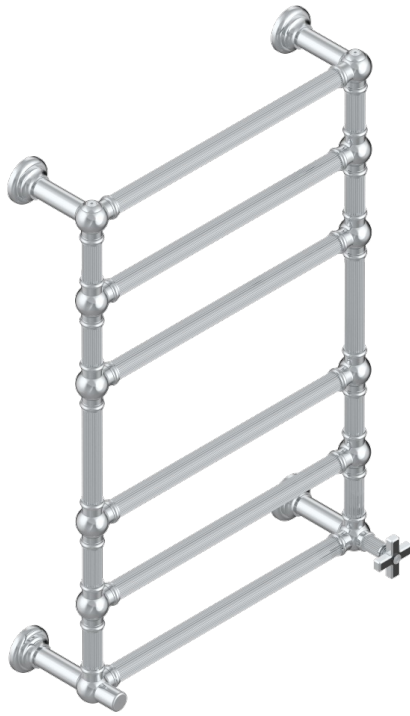

GRAND CENTRAL BLACK ONYX

U9M-TWF6H1

Traditional towel warmer with fluted tube, 6 rails, 625 mm x 925 mm, hydronic with 1 stylised handle

THG[®]
PARIS

CHARACTERISTIC

- Grand central Black Onyx
- Traditional towel warmer with fluted tube, 6 rails, 625 mm x 925 mm, hydronic with 1 stylised handle

TECHNICAL SPECS

- Pression : 0,5 bars < P < 3 bars (recommandée)
- Pressure : 7.25 psi < P < 43.5 psi (advised)
- Température eau maximale conseillée : 60°C
- Maximum water temperature advised: 140°F
- Hauteur minimale au sol (maximum height from the ground) : 60 cm (24")
- Puissance / Power : 128W à Delta T 30

AVAILABLE FINITIONS

Blush PVD - H62
Brass color PVD - H49
Brown bronze color PVD - F33
Gold color PVD - H52
Graphite PVD - H64
Lacquered light bronze - D01

Matt Amber PVD - H67
Matt blush PVD - H60
Matt brass color PVD - H50
Matt brown bronze color PVD - F34
Matt chrome - C02
Matt gold - F07