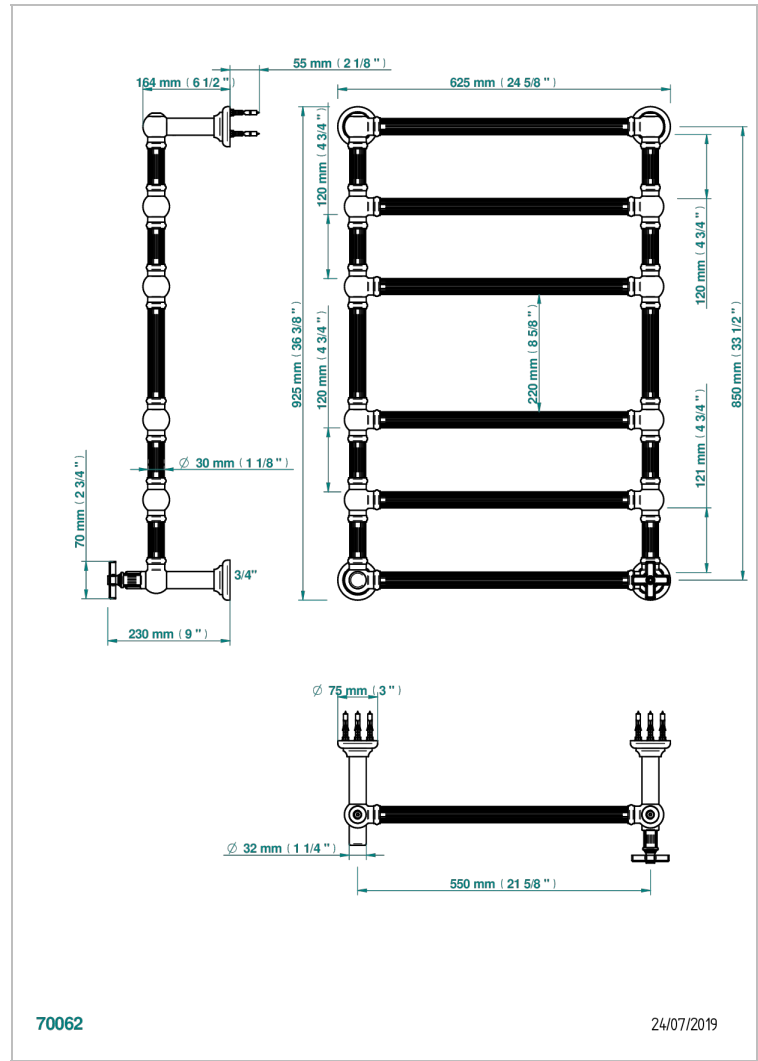

GRAND CENTRAL BLACK ONYX

U9M-TWF6H1

Traditional towel warmer with fluted tube, 6 rails, 625 mm x 925 mm, hydronic with 1 stylised handle

THG[®]
PARIS

CHARACTERISTIC

- Grand central Black Onyx
- Traditional towel warmer with fluted tube, 6 rails, 625 mm x 925 mm, hydronic with 1 stylised handle

TECHNICAL SPECS

- Pression : 0,5 bars < P < 3 bars (recommandée)
- Pressure : 7.25 psi < P < 43.5 psi (advised)
- Température eau maximale conseillée : 60°C
- Maximum water temperature advised: 140°F
- Hauteur minimale au sol (maximum height from the ground) : 60 cm (24")
- Puissance / Power : 128W à Delta T 30