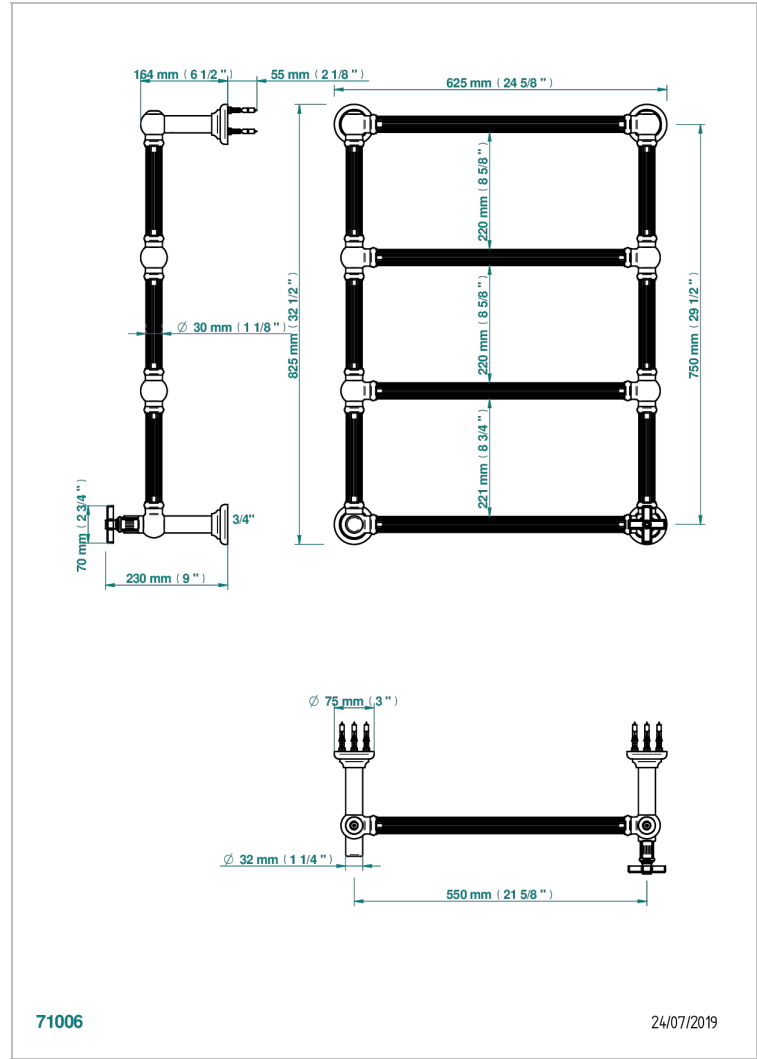

GRAND CENTRAL BLACK ONYX

U9M-TWF4H1

THG[®]
PARIS

Traditional towel warmer with fluted tube, 4 rails, 625 mm x 825 mm, hydronic with 1 stylised handle

CHARACTERISTIC

- Grand central Black Onyx
- Traditional towel warmer with fluted tube, 4 rails, 625 mm x 825 mm, hydronic with 1 stylised handle

TECHNICAL SPECS

- Pression : 0,5 bars < P < 3 bars (recommandée)
- Pressure : 7.25 psi < P < 43.5 psi (advised)
- Température eau maximale conseillée : 60°C
- Maximum water temperature advised: 140°F
- Hauteur minimale au sol (maximum height from the ground) : 60 cm (24")
- Puissance / Power : 86W à Delta T 30