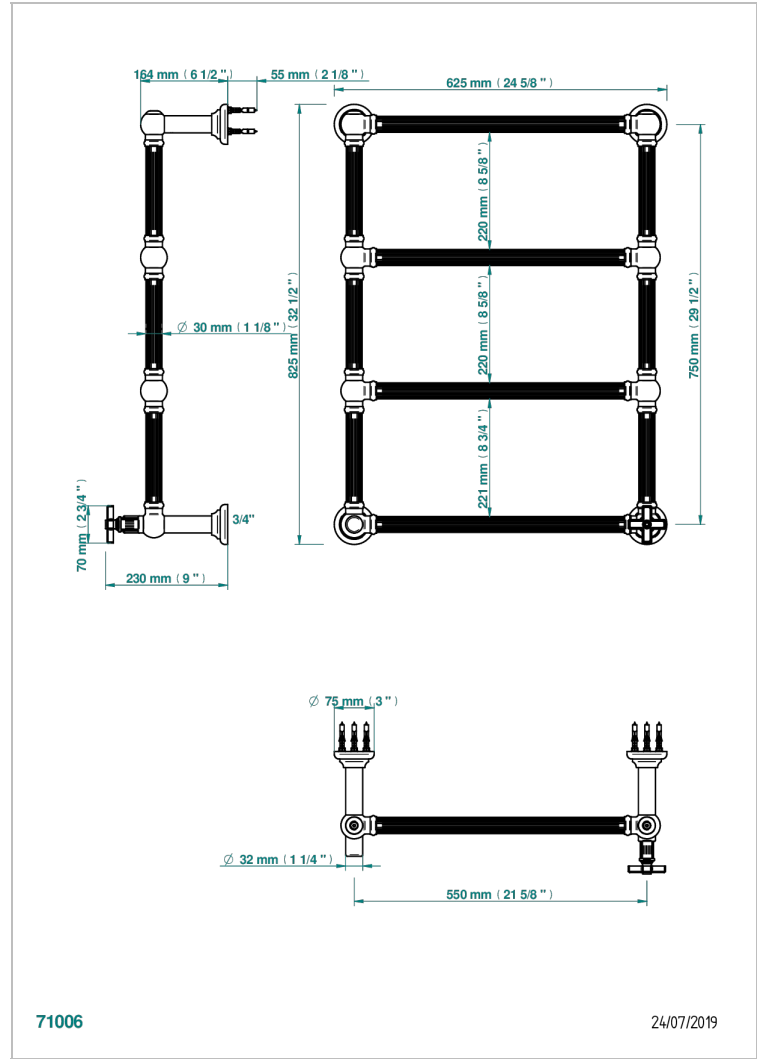

# GRAND CENTRAL BLACK ONYX

U9M-TWF4H1

THG  
PARIS

Traditional towel warmer with fluted tube, 4 rails, 625 mm x 825 mm, hydronic with 1 stylised handle

## CHARACTERISTIC

- Grand central Black Onyx
- Traditional towel warmer with fluted tube, 4 rails, 625 mm x 825 mm, hydronic with 1 stylised handle

## TECHNICAL SPECS

- Pression : 0,5 bars < P < 3 bars (recommandée)
- Pressure : 7.25 psi < P < 43.5 psi (advised)
- Température eau maximale conseillée : 60°C
- Maximum water temperature advised: 140°F
- Hauteur minimale au sol (maximum height from the ground) : 60 cm (24")
- Puissance / Power : 86W à Delta T 30