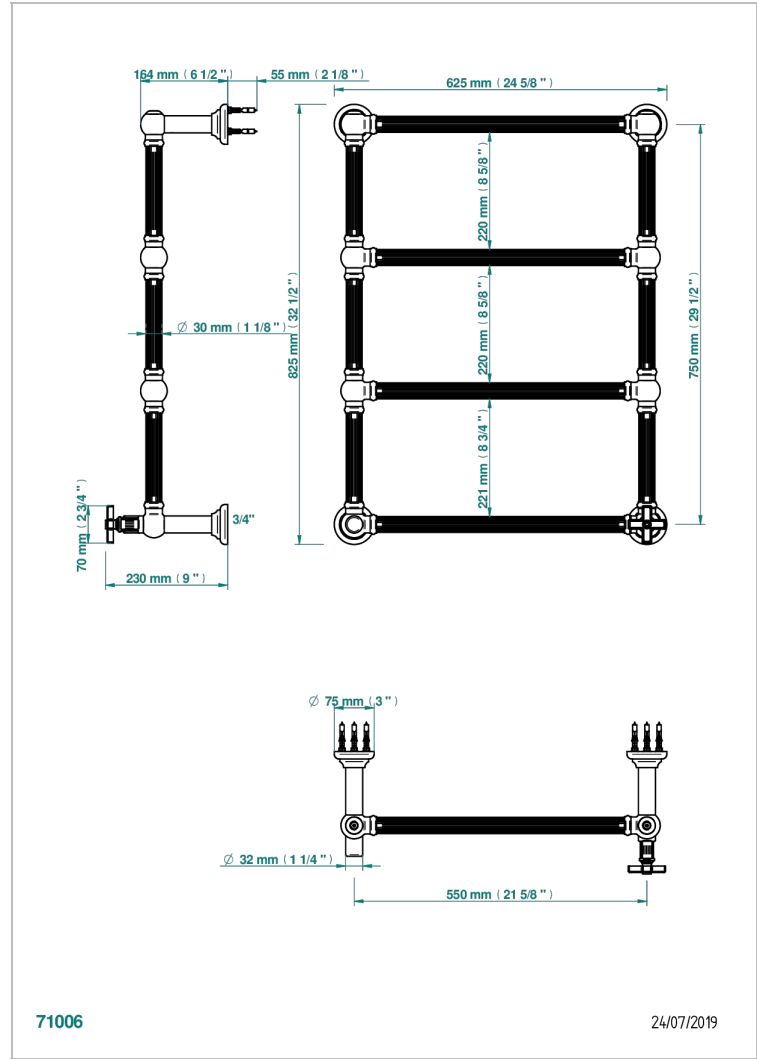

GRAND CENTRAL BLACK ONYX

U9M-TWF4H1

THG
PARIS

Traditional towel warmer with fluted tube, 4 rails, 625 mm x 825 mm, hydronic with 1 stylised handle

CARACTERÍSTICAS

- Grand central Black Onyx
- Traditional towel warmer with fluted tube, 4 rails, 625 mm x 825 mm, hydronic with 1 stylised handle

ESPECIFICACIONES TÉCNICAS

- Pression : 0,5 bars < P < 3 bars (recommandée)
- Pressure : 7.25 psi < P < 43.5 psi (advised)
- Température eau maximale conseillée : 60°C
- Maximum water temperature advised: 140°F
- Hauteur minimale au sol (maximum height from the ground) : 60 cm (24")
- Puissance / Power : 86W à Delta T 30