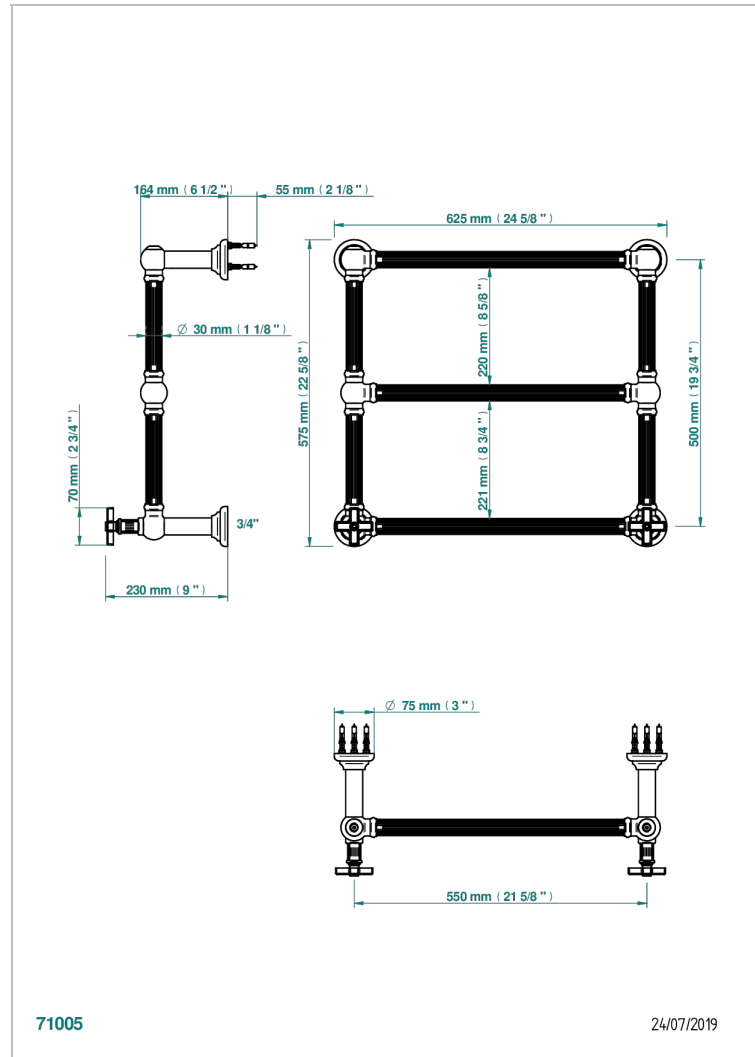

GRAND CENTRAL BLACK ONYX

U9M-TWF3H2

Traditional towel warmer with fluted tube, 3 rails, 625 mm x 575 mm, hydronic with 2 stylised handles

THG[®]
PARIS

CHARACTERISTIC

- Grand central Black Onyx
- Traditional towel warmer with fluted tube, 3 rails, 625 mm x 575 mm, hydronic with 2 stylised handles

TECHNICAL SPECS

- Pression : 0,5 bars < P < 3 bars (recommandée)
- Pressure : 7.25 psi < P < 43.5 psi (advised)
- Température eau maximale conseillée : 60°C
- Maximum water temperature advised: 140°F
- Hauteur minimale au sol (maximum height from the ground) : 60 cm (24")
- Puissance / Power : 64W à Delta T 30