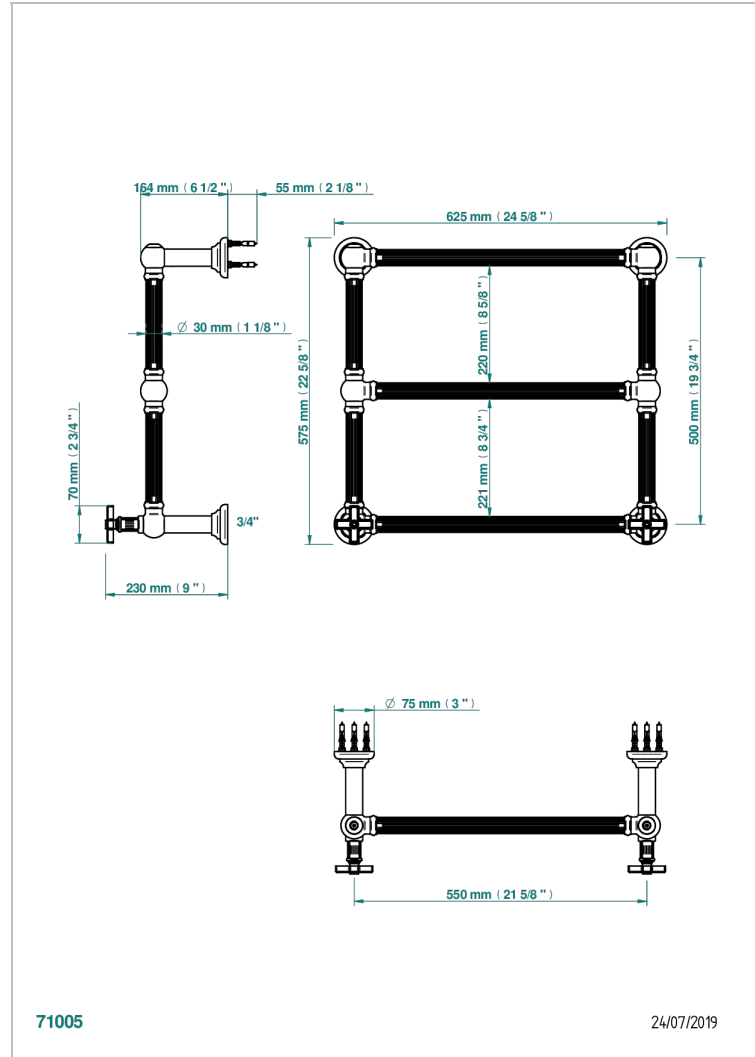

GRAND CENTRAL BLACK ONYX

U9M-TWF3H2

Traditional towel warmer with fluted tube, 3 rails, 625 mm x 575 mm, hydronic with 2 stylised handles

THG[®]
PARIS

CHARACTERISTIC

- Grand central Black Onyx
- Traditional towel warmer with fluted tube, 3 rails, 625 mm x 575 mm, hydronic with 2 stylised handles

TECHNICAL SPECS

- Pression : 0,5 bars < P < 3 bars (recommandée)
- Pressure : 7.25 psi < P < 43.5 psi (advised)
- Température eau maximale conseillée : 60°C
- Maximum water temperature advised: 140°F
- Hauteur minimale au sol (maximum height from the ground) : 60 cm (24")
- Puissance / Power : 64W à Delta T 30