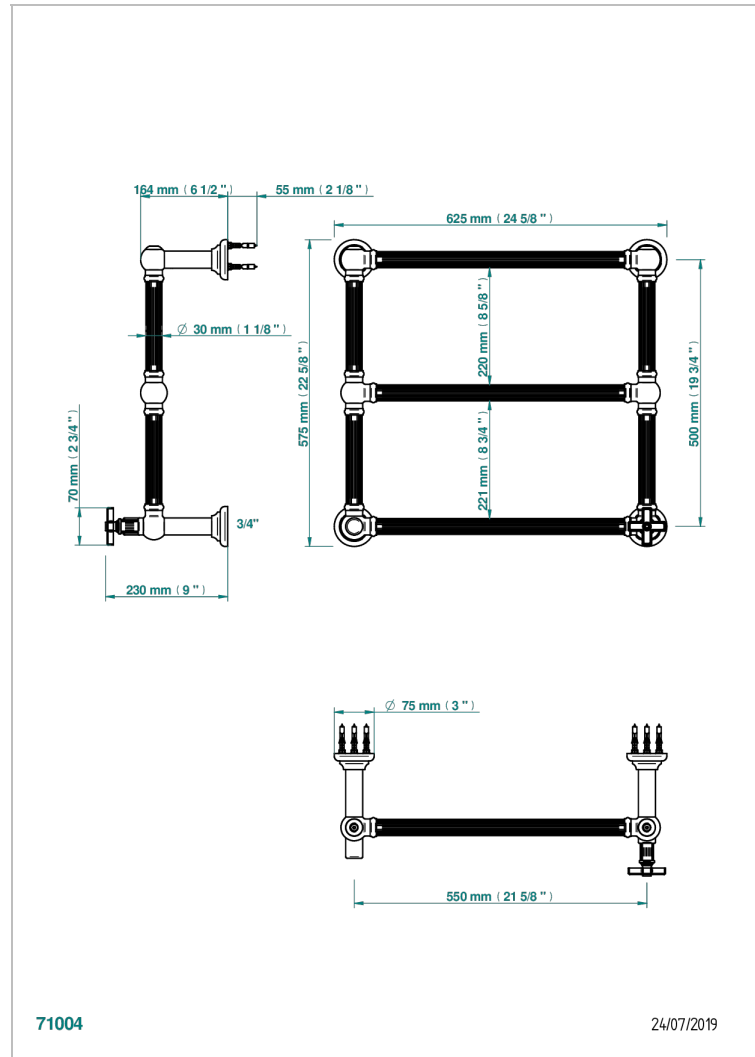

# GRAND CENTRAL BLACK ONYX

U9M-TWF3H1

Traditional towel warmer with fluted tube, 3 rails, 625 mm x 575 mm, hydronic with 1 stylised handle

THG<sup>®</sup>  
PARIS

## CHARACTERISTIC

- Grand central Black Onyx
- Traditional towel warmer with fluted tube, 3 rails, 625 mm x 575 mm, hydronic with 1 stylised handle

## TECHNICAL SPECS

- Pression : 0,5 bars < P < 3 bars (recommandée)
- Pressure : 7.25 psi < P < 43.5 psi (advised)
- Température eau maximale conseillée : 60°C
- Maximum water temperature advised: 140°F
- Hauteur minimale au sol (maximum height from the ground) : 60 cm (24")
- Puissance / Power : 64W à Delta T 30