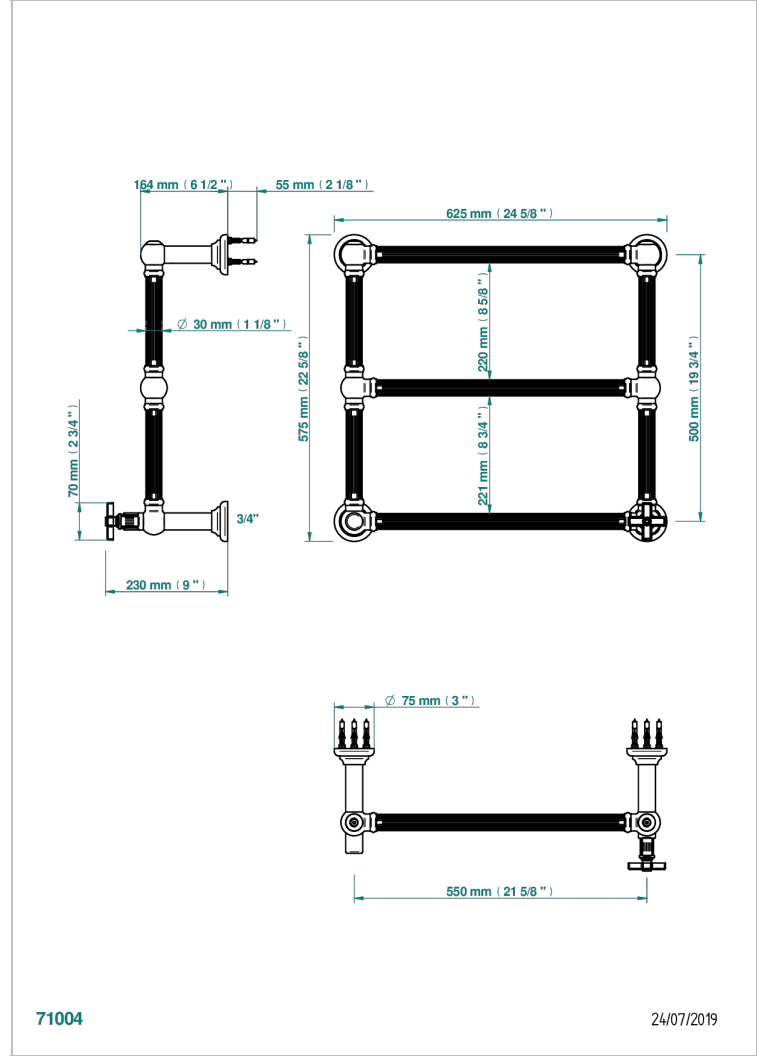

GRAND CENTRAL BLACK ONYX

U9M-TWF3H1

Traditional towel warmer with fluted tube, 3 rails, 625 mm x 575 mm, hydronic with 1 stylised handle

THG[®]
PARIS

CHARACTERISTIC

- Grand central Black Onyx
- Traditional towel warmer with fluted tube, 3 rails, 625 mm x 575 mm, hydronic with 1 stylised handle

TECHNICAL SPECS

- Pression : 0,5 bars < P < 3 bars (recommandée)
- Pressure : 7.25 psi < P < 43.5 psi (advised)
- Température eau maximale conseillée : 60°C
- Maximum water temperature advised: 140°F
- Hauteur minimale au sol (maximum height from the ground) : 60 cm (24")
- Puissance / Power : 64W à Delta T 30