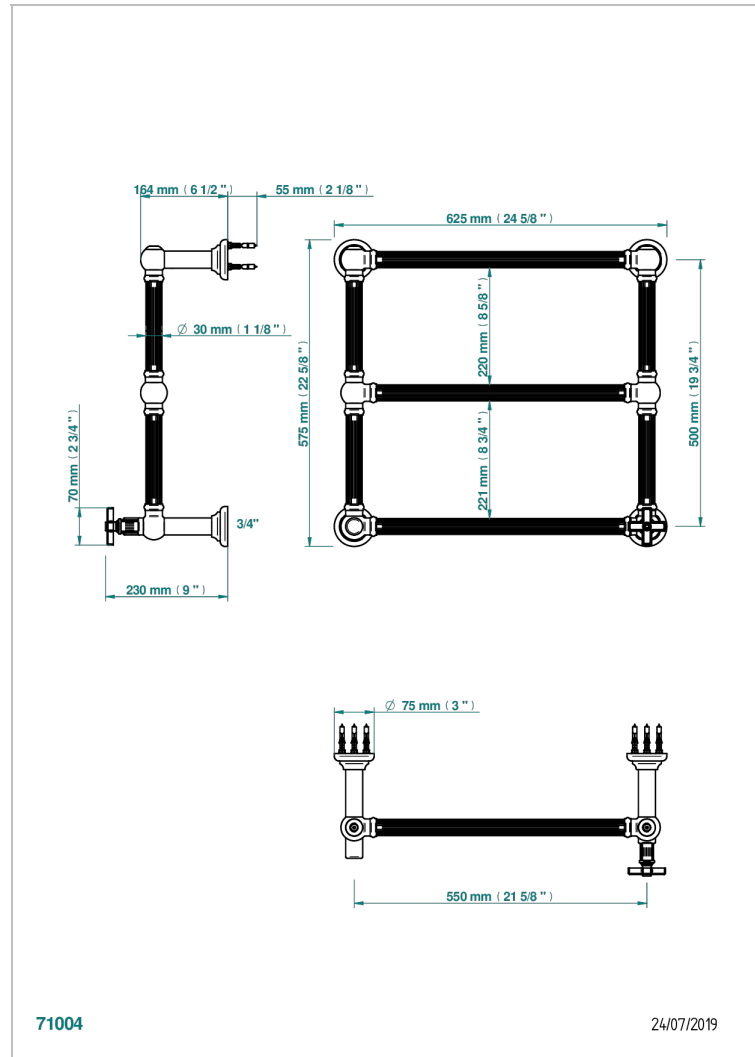

GRAND CENTRAL BLACK ONYX

U9M-TWF3H1

Traditional towel warmer with fluted tube, 3 rails, 625 mm x 575 mm, hydronic with 1 stylised handle

THG[®]
PARIS

CHARACTERISTIC

- Grand central Black Onyx
- Traditional towel warmer with fluted tube, 3 rails, 625 mm x 575 mm, hydronic with 1 stylised handle

TECHNICAL SPECS

- Pression : 0,5 bars < P < 3 bars (recommandée)
- Pressure : 7.25 psi < P < 43.5 psi (advised)
- Température eau maximale conseillée : 60°C
- Maximum water temperature advised: 140°F
- Hauteur minimale au sol (maximum height from the ground) : 60 cm (24")
- Puissance / Power : 64W à Delta T 30