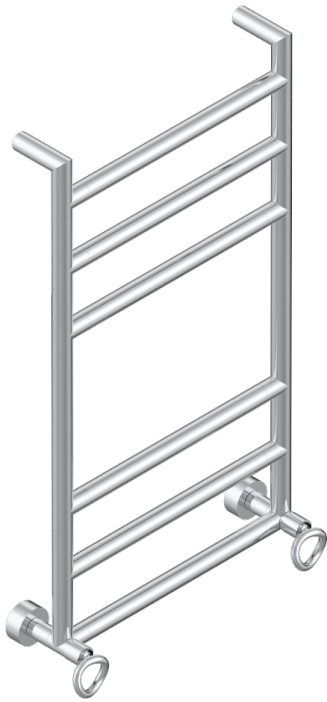

COLLECTION "O"

G4P-TWR6H2

Contemporary round towel warmer, 6 rails, 533 mm x 922 mm, hydronic with 2 stylised handles

THG[®]
PARIS

70995

23/07/2019

CHARACTERISTIC

- Collection "O"
- Contemporary round towel warmer, 6 rails, 533 mm x 922 mm, hydronic with 2 stylised handles

TECHNICAL SPECS

- Pression : 0,5 bars < P < 3 bars (recommandée)
- Pressure : 7.25 psi < P < 43.5 psi (advised)
- Température eau maximale conseillée : 60°C
- Maximum water temperature advised: 140°F
- Hauteur minimale au sol (maximum height from the ground) : 60 cm (24")
- Puissance / Power : 88W à Delta T 30