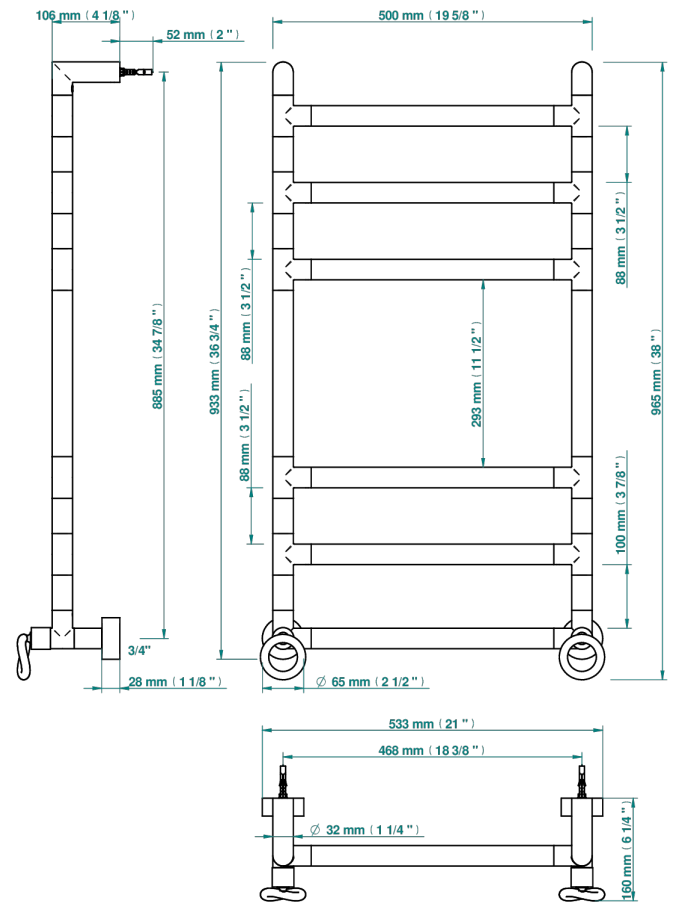

COLLECTION "O"

G4P-TWR6H2

Contemporary round towel warmer, 6 rails, 533 mm x 922 mm, hydronic with 2 stylised handles

THG[®]
PARIS

70995

23/07/2019

CHARACTERISTIC

- Collection "O"
- Contemporary round towel warmer, 6 rails, 533 mm x 922 mm, hydronic with 2 stylised handles

TECHNICAL SPECS

- Pression : 0,5 bars < P < 3 bars (recommandée)
- Pressure : 7.25 psi < P < 43.5 psi (advised)
- Température eau maximale conseillée : 60°C
- Maximum water temperature advised: 140°F
- Hauteur minimale au sol (maximum height from the ground) : 60 cm (24")
- Puissance / Power : 88W à Delta T 30