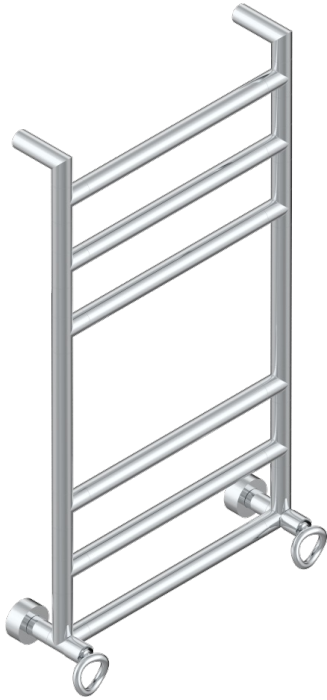

# COLLECTION "O"

G4P-TWR6H2

THG  
PARIS

Contemporary round towel warmer, 6 rails, 533 mm x 922 mm, hydronic with 2 stylised handles

70995

23/07/2019

## CHARACTERISTIC

- Collection "O"
- Contemporary round towel warmer, 6 rails, 533 mm x 922 mm, hydronic with 2 stylised handles

## TECHNICAL SPECS

- Pression : 0,5 bars < P < 3 bars (recommandée)
- Pressure : 7.25 psi < P < 43.5 psi (advised)
- Température eau maximale conseillée : 60°C
- Maximum water temperature advised: 140°F
- Hauteur minimale au sol (maximum height from the ground) : 60 cm (24")
- Puissance / Power : 88W à Delta T 30