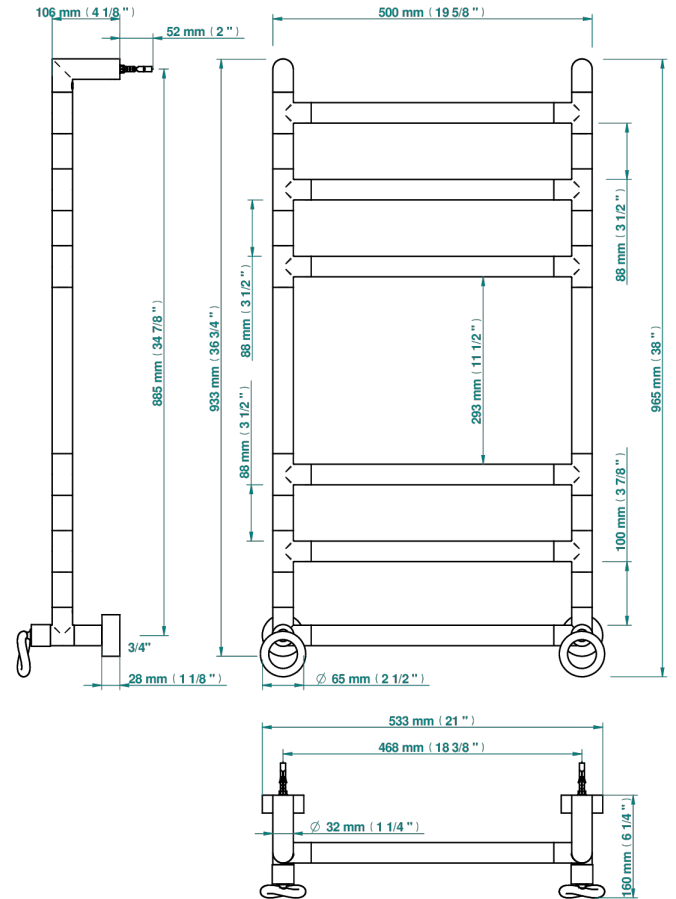

# COLLECTION "O"

G4P-TWR6H2

THG  
PARIS

Contemporary round towel warmer, 6 rails, 533 mm x 922 mm, hydronic with 2 stylised handles

70995

23/07/2019

## CHARACTERISTIC

- Collection "O"
- Contemporary round towel warmer, 6 rails, 533 mm x 922 mm, hydronic with 2 stylised handles

## TECHNICAL SPECS

- Pression : 0,5 bars < P < 3 bars (recommandée)
- Pressure : 7.25 psi < P < 43.5 psi (advised)
- Température eau maximale conseillée : 60°C
- Maximum water temperature advised: 140°F
- Hauteur minimale au sol (maximum height from the ground) : 60 cm (24")
- Puissance / Power : 88W à Delta T 30