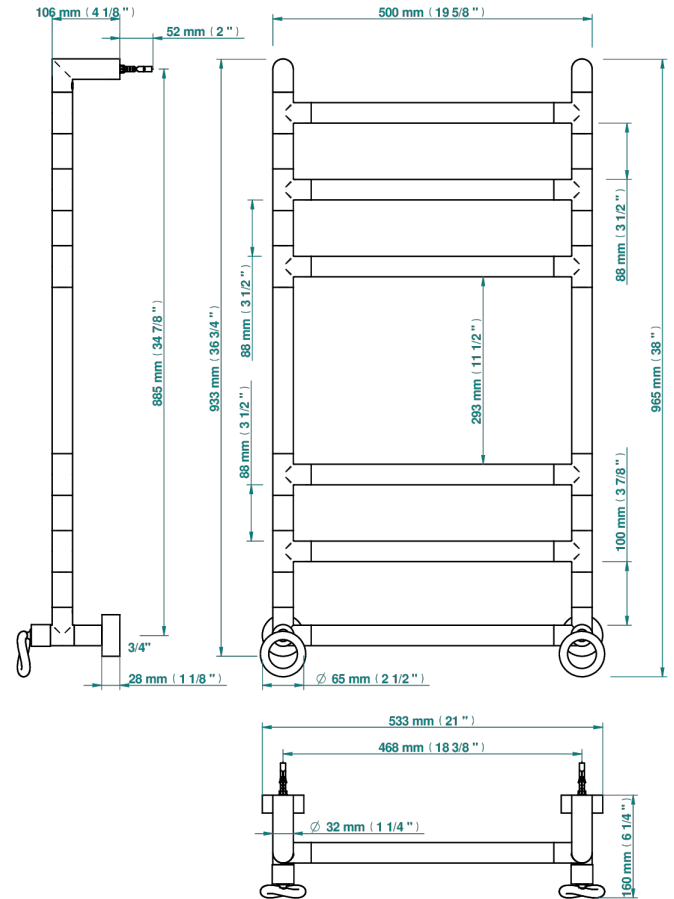

COLLECTION "O"

G4P-TWR6H2

Contemporary round towel warmer, 6 rails, 533 mm x 922 mm, hydronic with 2 stylised handles

THG[®]
PARIS

70995

23/07/2019

CARACTERÍSTICAS

- Collection "O"
- Contemporary round towel warmer, 6 rails, 533 mm x 922 mm, hydronic with 2 stylised handles

ESPECIFICACIONES TÉCNICAS

- Pression : 0,5 bars < P < 3 bars (recommandée)
- Pressure : 7.25 psi < P < 43.5 psi (advised)
- Température eau maximale conseillée : 60°C
- Maximum water temperature advised: 140°F
- Hauteur minimale au sol (maximum height from the ground) : 60 cm (24")
- Puissance / Power : 88W à Delta T 30