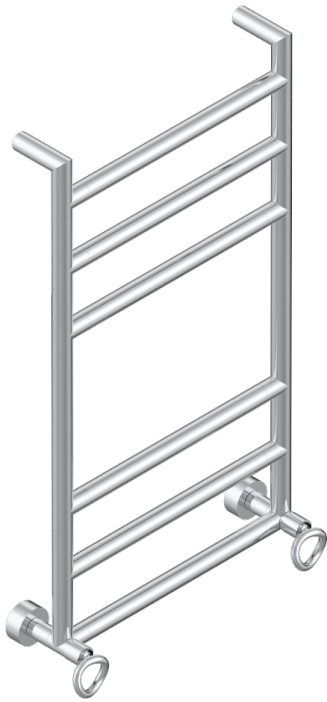

COLLECTION "O"

G4P-TWR6H2

THG
PARIS

Contemporary round towel warmer, 6 rails, 533 mm x 922 mm, hydronic with 2 stylised handles

70995

23/07/2019

CHARACTERISTIC

- Collection "O"
- Contemporary round towel warmer, 6 rails, 533 mm x 922 mm, hydronic with 2 stylised handles

TECHNICAL SPECS

- Pression : 0,5 bars < P < 3 bars (recommandée)
- Pressure : 7.25 psi < P < 43.5 psi (advised)
- Température eau maximale conseillée : 60°C
- Maximum water temperature advised: 140°F
- Hauteur minimale au sol (maximum height from the ground) : 60 cm (24")
- Puissance / Power : 88W à Delta T 30