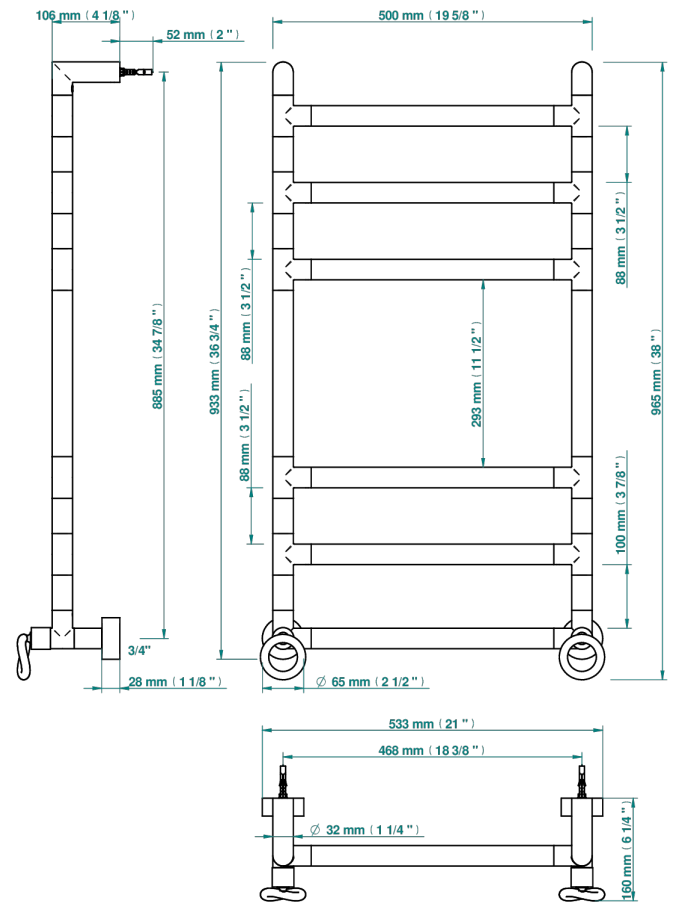

COLLECTION "O"

G4P-TWR6H2

THG
PARIS

Contemporary round towel warmer, 6 rails, 533 mm x 922 mm, hydronic with 2 stylised handles

70995

23/07/2019

CHARACTERISTIC

- Collection "O"
- Contemporary round towel warmer, 6 rails, 533 mm x 922 mm, hydronic with 2 stylised handles

TECHNICAL SPECS

- Pression : 0,5 bars < P < 3 bars (recommandée)
- Pressure : 7.25 psi < P < 43.5 psi (advised)
- Température eau maximale conseillée : 60°C
- Maximum water temperature advised: 140°F
- Hauteur minimale au sol (maximum height from the ground) : 60 cm (24")
- Puissance / Power : 88W à Delta T 30