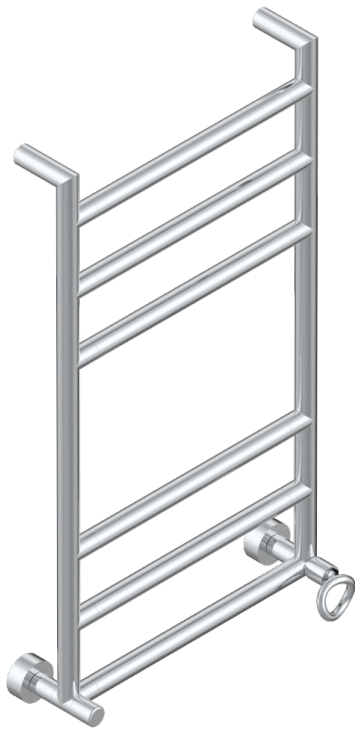

COLLECTION "O"

G4P-TWR6H1

Contemporary round towel warmer, 6 rails, 533 mm x 922 mm, hydronic with 1 stylised handle

THG[®]
PARIS

CHARACTERISTIC

- Collection "O"
- Contemporary round towel warmer, 6 rails, 533 mm x 922 mm, hydronic with 1 stylised handle

TECHNICAL SPECS

- Pression : 0,5 bars < P < 3 bars (recommandée)
- Pressure : 7.25 psi < P < 43.5 psi (advised)
- Température eau maximale conseillée : 60°C
- Maximum water temperature advised: 140°F
- Hauteur minimale au sol (maximum height from the ground) : 60 cm (24")
- Puissance / Power : 88W à Delta T 30