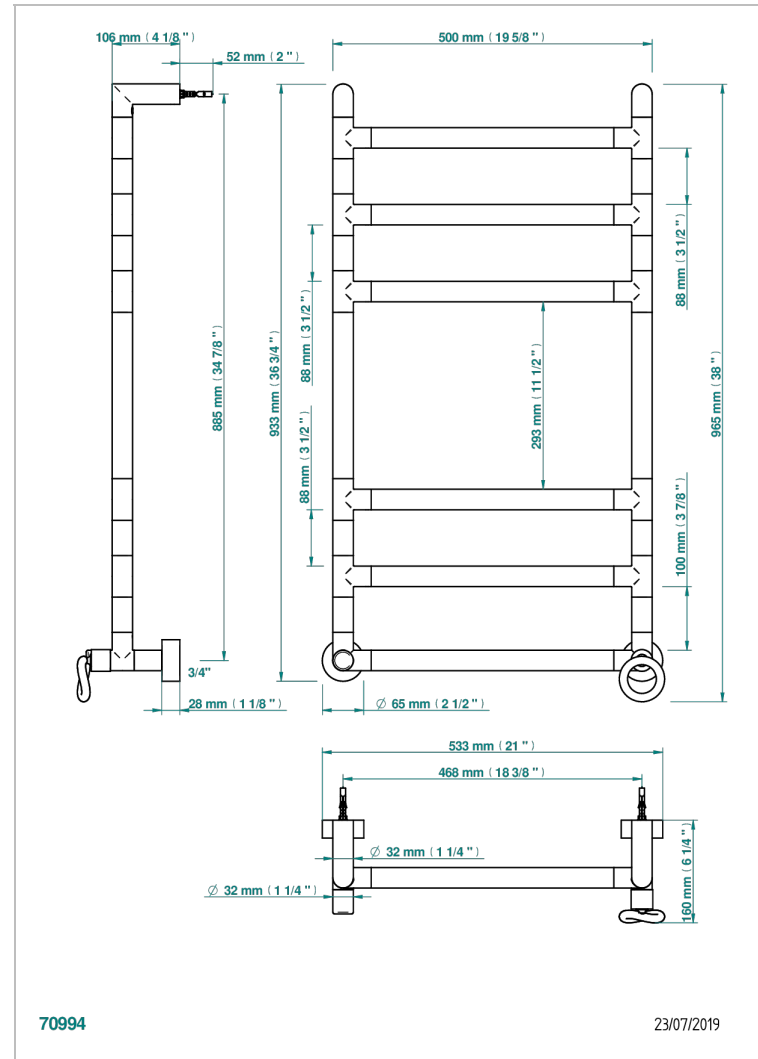

COLLECTION "O"

G4P-TWR6H1

Contemporary round towel warmer, 6 rails, 533 mm x 922 mm, hydronic with 1 stylised handle

THG[®]
PARIS

CHARACTERISTIC

- Collection "O"
- Contemporary round towel warmer, 6 rails, 533 mm x 922 mm, hydronic with 1 stylised handle

TECHNICAL SPECS

- Pression : 0,5 bars < P < 3 bars (recommandée)
- Pressure : 7.25 psi < P < 43.5 psi (advised)
- Température eau maximale conseillée : 60°C
- Maximum water temperature advised: 140°F
- Hauteur minimale au sol (maximum height from the ground) : 60 cm (24")
- Puissance / Power : 88W à Delta T 30