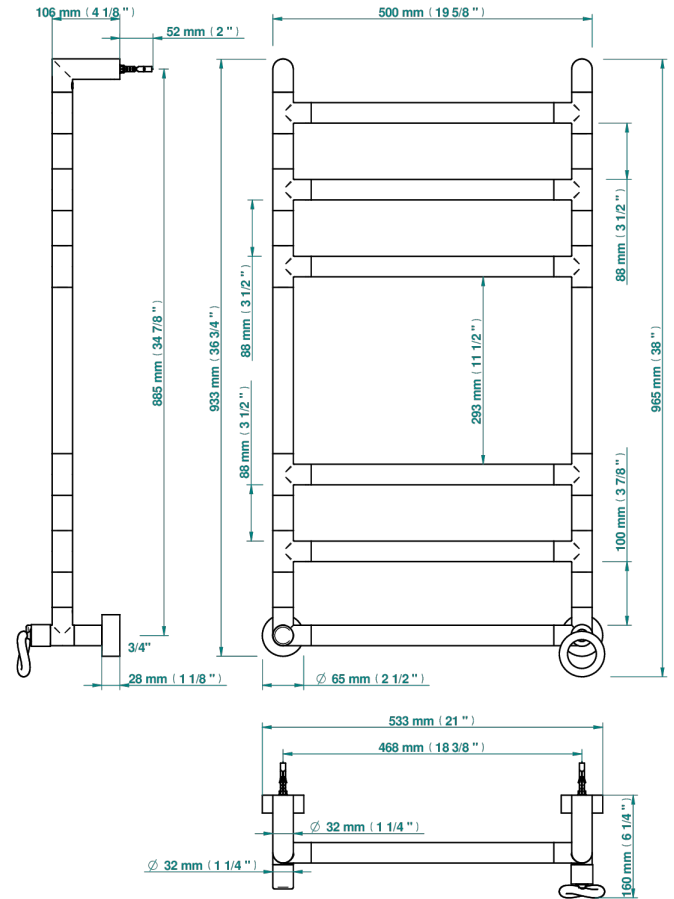

COLLECTION "O"

G4P-TWR6H1

THG
PARIS

Contemporary round towel warmer, 6 rails, 533 mm x 922 mm, hydronic with 1 stylised handle

70994

23/07/2019

CARACTERÍSTICAS

- Collection "O"
- Contemporary round towel warmer, 6 rails, 533 mm x 922 mm, hydronic with 1 stylised handle

ESPECIFICACIONES TÉCNICAS

- Pression : 0,5 bars < P < 3 bars (recommandée)
- Pressure : 7.25 psi < P < 43.5 psi (advised)
- Température eau maximale conseillée : 60°C
- Maximum water temperature advised: 140°F
- Hauteur minimale au sol (maximum height from the ground) : 60 cm (24")
- Puissance / Power : 88W à Delta T 30