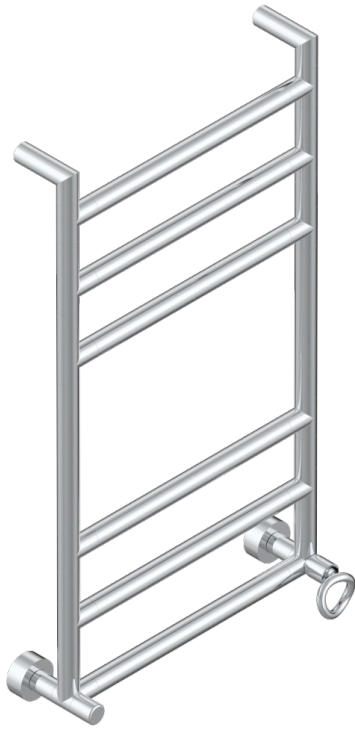

# COLLECTION "O"

G4P-TWR6H1

THG<sup>®</sup>  
PARIS

Contemporary round towel warmer, 6 rails, 533 mm x 922 mm, hydronic with 1 stylised handle

## CHARACTERISTIC

- Collection "O"
- Contemporary round towel warmer, 6 rails, 533 mm x 922 mm, hydronic with 1 stylised handle

## TECHNICAL SPECS

- Pression : 0,5 bars < P < 3 bars (recommandée)
- Pressure : 7.25 psi < P < 43.5 psi (advised)
- Température eau maximale conseillée : 60°C
- Maximum water temperature advised: 140°F
- Hauteur minimale au sol (maximum height from the ground) : 60 cm (24")
- Puissance / Power : 88W à Delta T 30