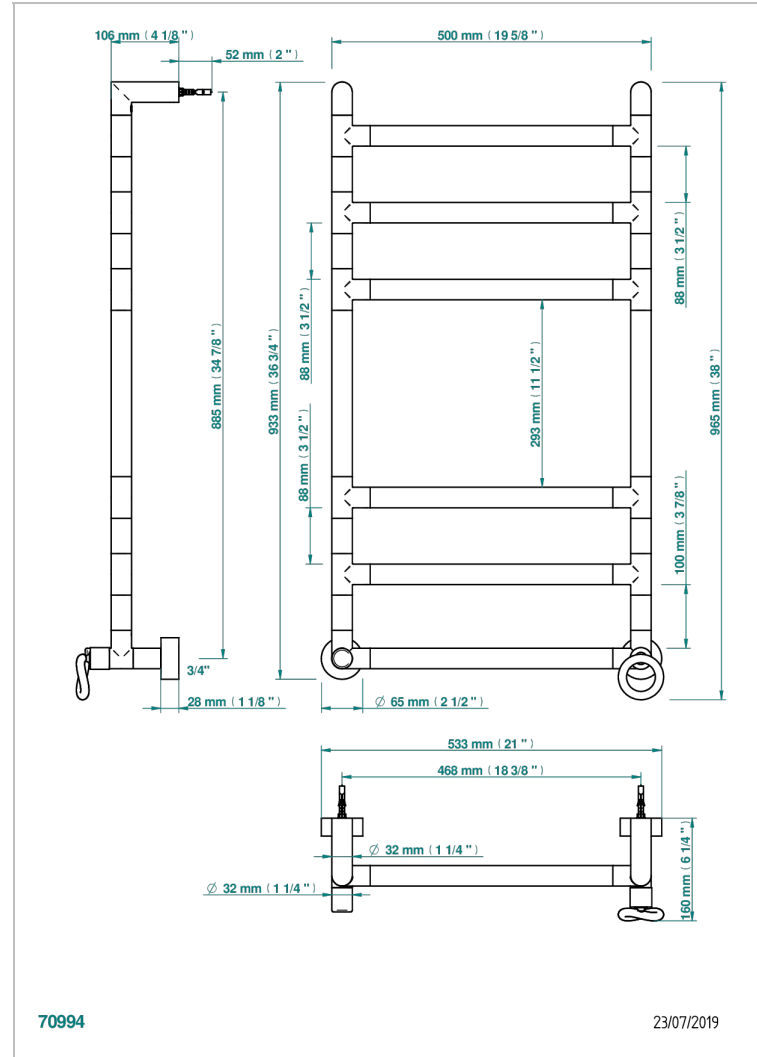

# COLLECTION "O"

G4P-TWR6H1

THG<sup>®</sup>  
PARIS

Contemporary round towel warmer, 6 rails, 533 mm x 922 mm, hydronic with 1 stylised handle

## CHARACTERISTIC

- Collection "O"
- Contemporary round towel warmer, 6 rails, 533 mm x 922 mm, hydronic with 1 stylised handle

## TECHNICAL SPECS

- Pression : 0,5 bars < P < 3 bars (recommandée)
- Pressure : 7.25 psi < P < 43.5 psi (advised)
- Température eau maximale conseillée : 60°C
- Maximum water temperature advised: 140°F
- Hauteur minimale au sol (maximum height from the ground) : 60 cm (24")
- Puissance / Power : 88W à Delta T 30