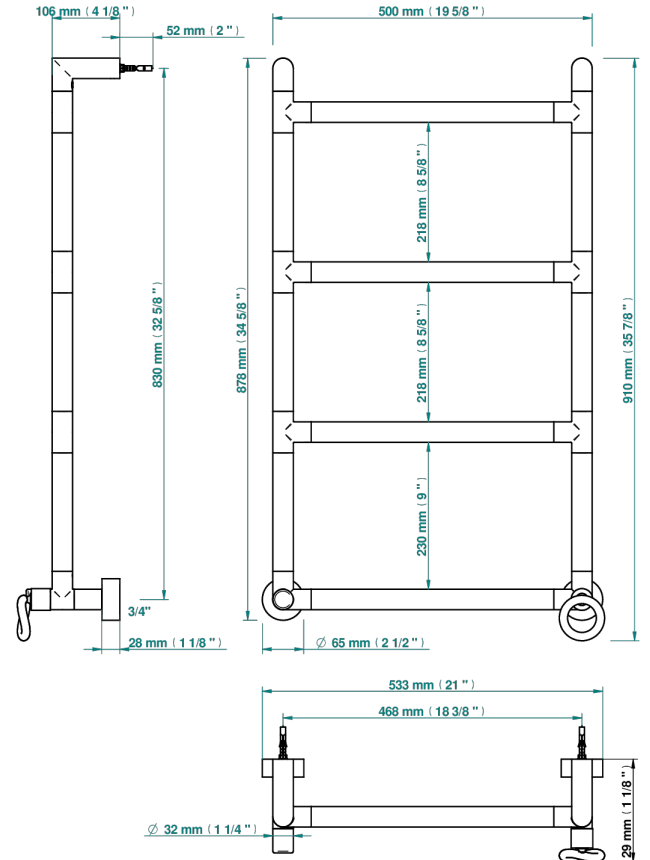

COLLECTION "O"

G4P-TWR4H1

Contemporary round towel warmer, 4 rails, 533 mm x 867 mm, hydronic with 1 stylised handle

THG[®]
PARIS

70993

23/07/2019

CARACTERÍSTICAS

- Collection "O"
- Contemporary round towel warmer, 4 rails, 533 mm x 867 mm, hydronic with 1 stylised handle

ESPECIFICACIONES TÉCNICAS

- Pression : 0,5 bars < P < 3 bars (recommandée)
- Pressure : 7.25 psi < P < 43.5 psi (advised)
- Température eau maximale conseillée : 60°C
- Maximum water temperature advised: 140°F
- Hauteur minimale au sol (maximum height from the ground) : 60 cm (24")
- Puissance / Power : 59W à Delta T 30