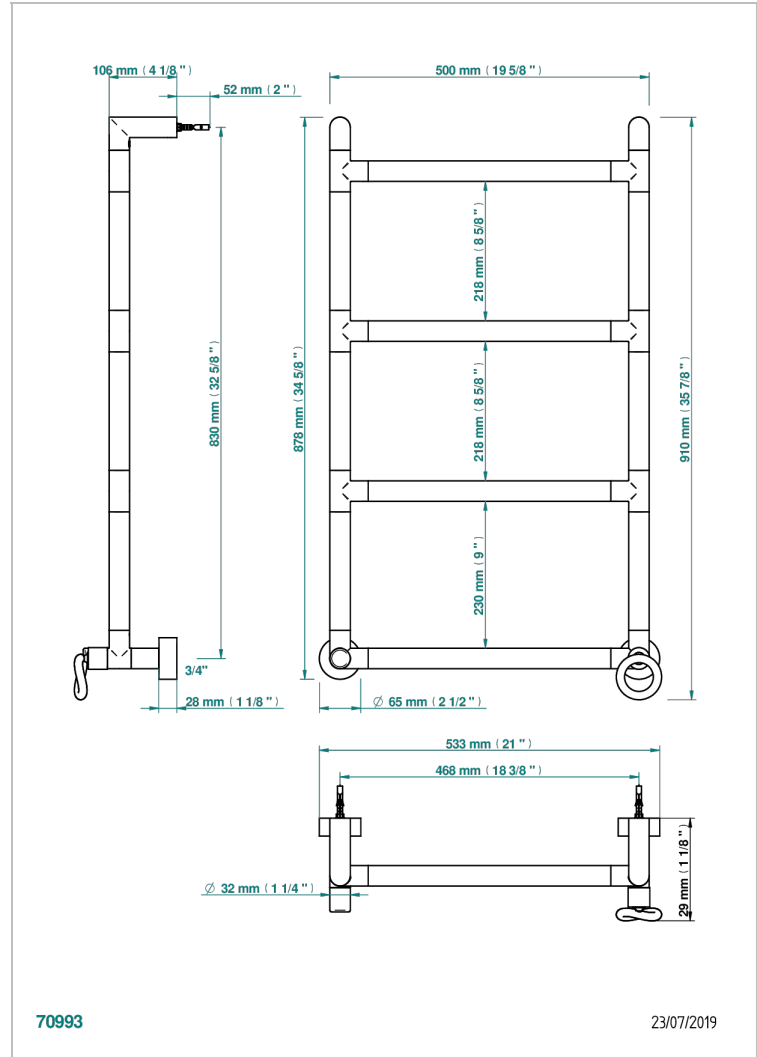

COLLECTION "O"

G4P-TWR4H1

Contemporary round towel warmer, 4 rails, 533 mm x 867 mm, hydronic with 1 stylised handle

THG[®]
PARIS

CHARACTERISTIC

- Collection "O"
- Contemporary round towel warmer, 4 rails, 533 mm x 867 mm, hydronic with 1 stylised handle

TECHNICAL SPECS

- Pression : 0,5 bars < P < 3 bars (recommandée)
- Pressure : 7.25 psi < P < 43.5 psi (advised)
- Température eau maximale conseillée : 60°C
- Maximum water temperature advised: 140°F
- Hauteur minimale au sol (maximum height from the ground) : 60 cm (24")
- Puissance / Power : 59W à Delta T 30