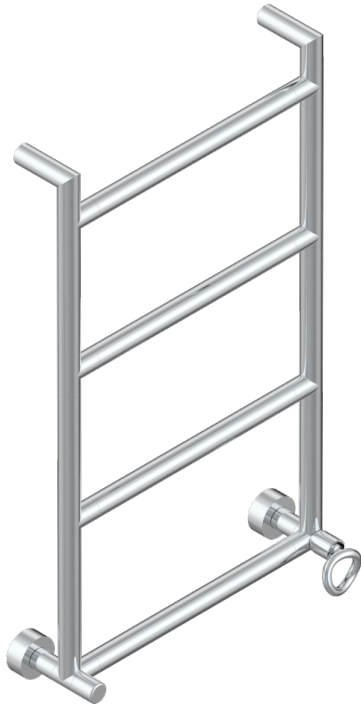

COLLECTION "O"

G4P-TWR4H1

Contemporary round towel warmer, 4 rails, 533 mm x 867 mm, hydronic with 1 stylised handle

THG[®]
PARIS

CHARACTERISTIC

- Collection "O"
- Contemporary round towel warmer, 4 rails, 533 mm x 867 mm, hydronic with 1 stylised handle

TECHNICAL SPECS

- Pression : 0,5 bars < P < 3 bars (recommandée)
- Pressure : 7.25 psi < P < 43.5 psi (advised)
- Température eau maximale conseillée : 60°C
- Maximum water temperature advised: 140°F
- Hauteur minimale au sol (maximum height from the ground) : 60 cm (24")
- Puissance / Power : 59W à Delta T 30

AVAILABLE FINITIONS

Blush PVD - H62
Brass color PVD - H49
Brown bronze color PVD - F33
Gold color PVD - H52
Graphite PVD - H64
Matt Umber PVD - H67

Matt blush PVD - H60
Matt brass color PVD - H50
Matt brown bronze color PVD - F34
Matt chrome - C02
Matt gold - F07
Matt gold color PVD - H53

Matt graphite PVD - H65
Matt nickel (color finish) - C01
Matt nickel color PVD - H56
Nickel color PVD - H55
Polished chrome (color finish) - A02
Polished gold (color finish) - F01

Polished nickel - B01
Soft gold - F30
Soft matt gold - F31
Umber PVD - H66