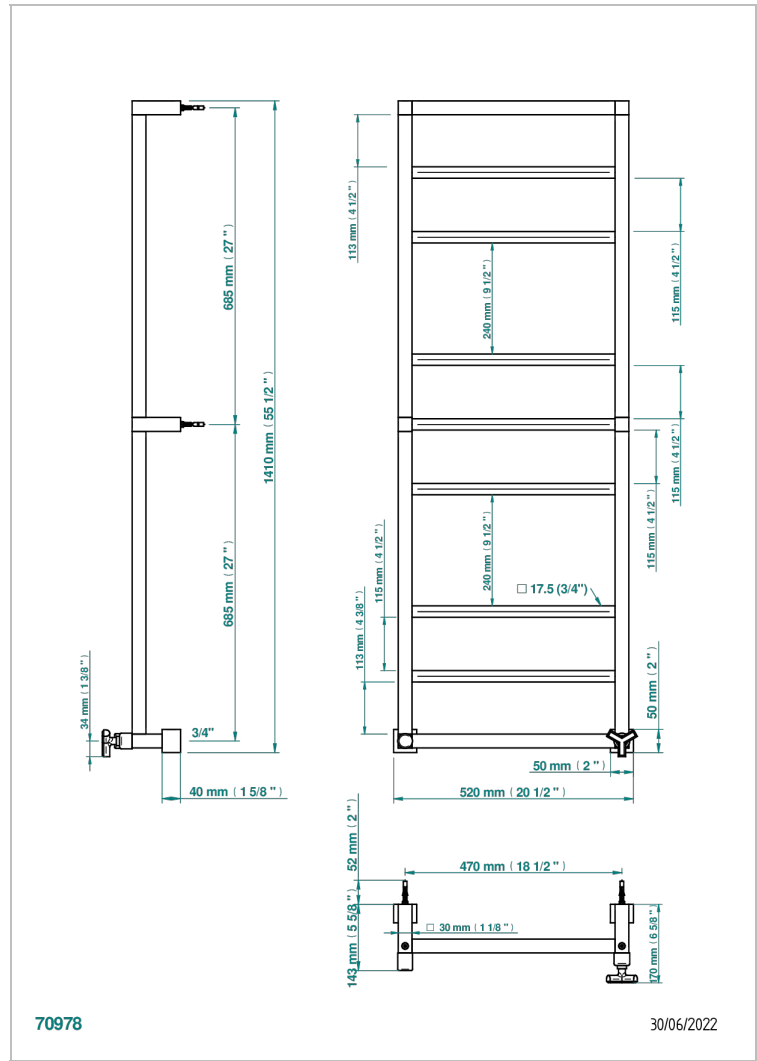

Contemporary square towel warmer, 9 rails, 520 mm x 1410 mm,, hydronic with 1 stylised handle

CHARACTERISTIC

- Les Ondes
- Contemporary square towel warmer, 9 rails, 520 mm x 1410 mm,, hydronic with 1 stylised handle

TECHNICAL SPECS

- Pression : 0,5 bars < P < 3 bars (recommandée)
- Pressure : 7.25 psi < P < 43.5 psi (advised)
- Température eau maximale conseillée : 60°C
- Maximum water temperature advised: 140°F
- Hauteur minimale au sol (maximum height from the ground) : 60 cm (24")
- Puissance / Power : 144W à Delta T 30