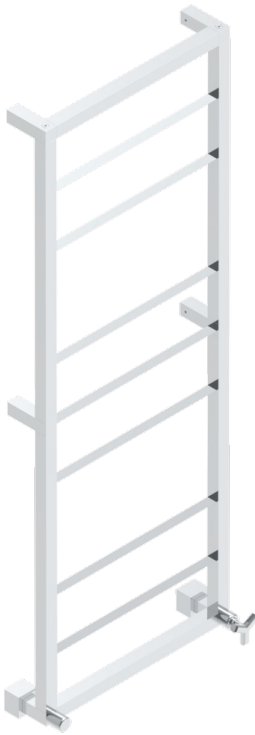

Contemporary square towel warmer, 9 rails, 520 mm x 1410 mm,, hydronic with 1 stylised handle

CHARACTERISTIC

- Les Ondes
- Contemporary square towel warmer, 9 rails, 520 mm x 1410 mm,, hydronic with 1 stylised handle

TECHNICAL SPECS

- Pression : 0,5 bars < P < 3 bars (recommandée)
- Pressure : 7.25 psi < P < 43.5 psi (advised)
- Température eau maximale conseillée : 60°C
- Maximum water temperature advised: 140°F
- Hauteur minimale au sol (maximum height from the ground) : 60 cm (24")
- Puissance / Power : 144W à Delta T 30

AVAILABLE FINITIONS

Blush PVD - H62
Brass color PVD - H49
Brown bronze color PVD - F33
Gold color PVD - H52
Graphite PVD - H64
Matt Umber PVD - H67

Matt blush PVD - H60
Matt brass color PVD - H50
Matt brown bronze color PVD - F34
Matt chrome - C02
Matt gold - F07
Matt gold color PVD - H53

Matt graphite PVD - H65
Matt nickel (color finish) - C01
Matt nickel color PVD - H56
Nickel color PVD - H55
Polished chrome (color finish) - A02
Polished gold (color finish) - F01

Polished nickel - B01
Soft gold - F30
Soft matt gold - F31
Umber PVD - H66