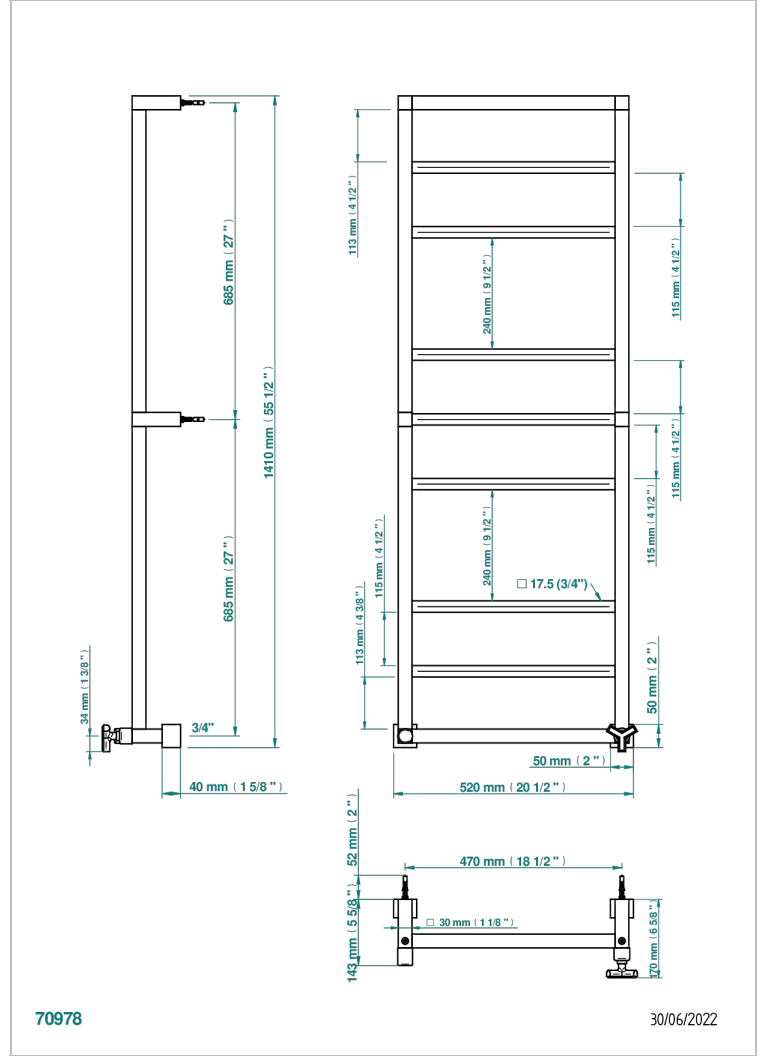

Contemporary square towel warmer, 9 rails, 520 mm x 1410 mm,, hydronic with 1 stylised handle

### CHARACTERISTIC

- Les Ondes
- Contemporary square towel warmer, 9 rails, 520 mm x 1410 mm,, hydronic with 1 stylised handle

### TECHNICAL SPECS

- Pression : 0,5 bars < P < 3 bars (recommandée)
- Pressure : 7.25 psi < P < 43.5 psi (advised)
- Température eau maximale conseillée : 60°C
- Maximum water temperature advised: 140°F
- Hauteur minimale au sol (maximum height from the ground) : 60 cm (24")
- Puissance / Power : 144W à Delta T 30