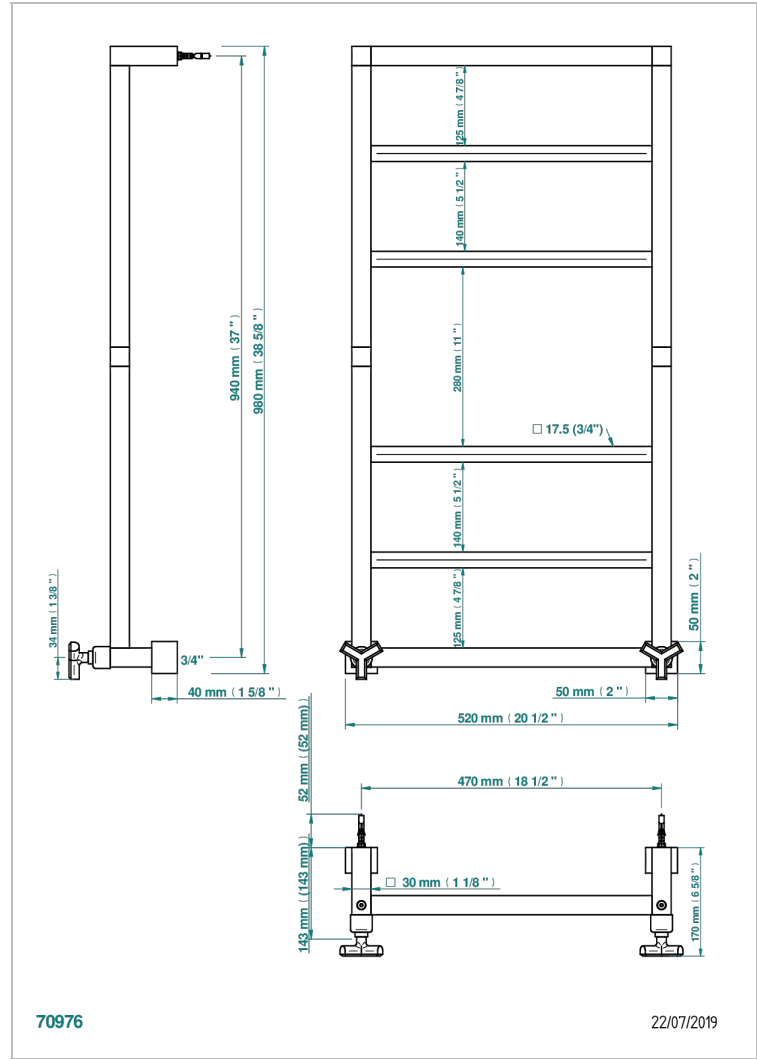

# LES ONDES

G8A-TWS6H2

Contemporary square towel warmer, 6 rails, 520 mm x 980 mm, hydronic with 2 stylised handles

## CHARACTERISTIC

- Les Ondes
- Contemporary square towel warmer, 6 rails, 520 mm x 980 mm, hydronic with 2 stylised handles

## TECHNICAL SPECS

- Pression : 0,5 bars < P < 3 bars (recommandée)
- Pressure : 7.25 psi < P < 43.5 psi (advised)
- Température eau maximale conseillée : 60°C
- Maximum water temperature advised: 140°F
- Hauteur minimale au sol (maximum height from the ground) : 60 cm (24")
- Puissance / Power : 96W à Delta T 30