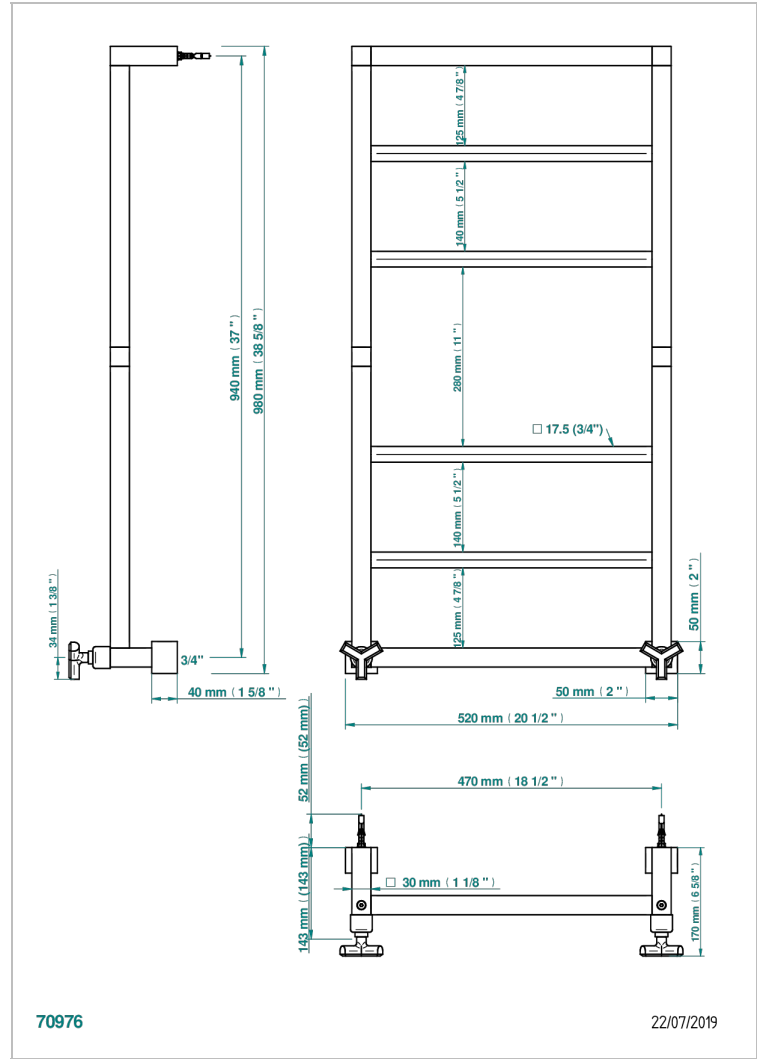

LES ONDES

G8A-TWS6H2

Contemporary square towel warmer, 6 rails, 520 mm x 980 mm, hydronic with 2 stylised handles

CHARACTERISTIC

- Les Ondes
- Contemporary square towel warmer, 6 rails, 520 mm x 980 mm, hydronic with 2 stylised handles

TECHNICAL SPECS

- Pression : 0,5 bars < P < 3 bars (recommandée)
- Pressure : 7.25 psi < P < 43.5 psi (advised)
- Température eau maximale conseillée : 60°C
- Maximum water temperature advised: 140°F
- Hauteur minimale au sol (maximum height from the ground) : 60 cm (24")
- Puissance / Power : 96W à Delta T 30