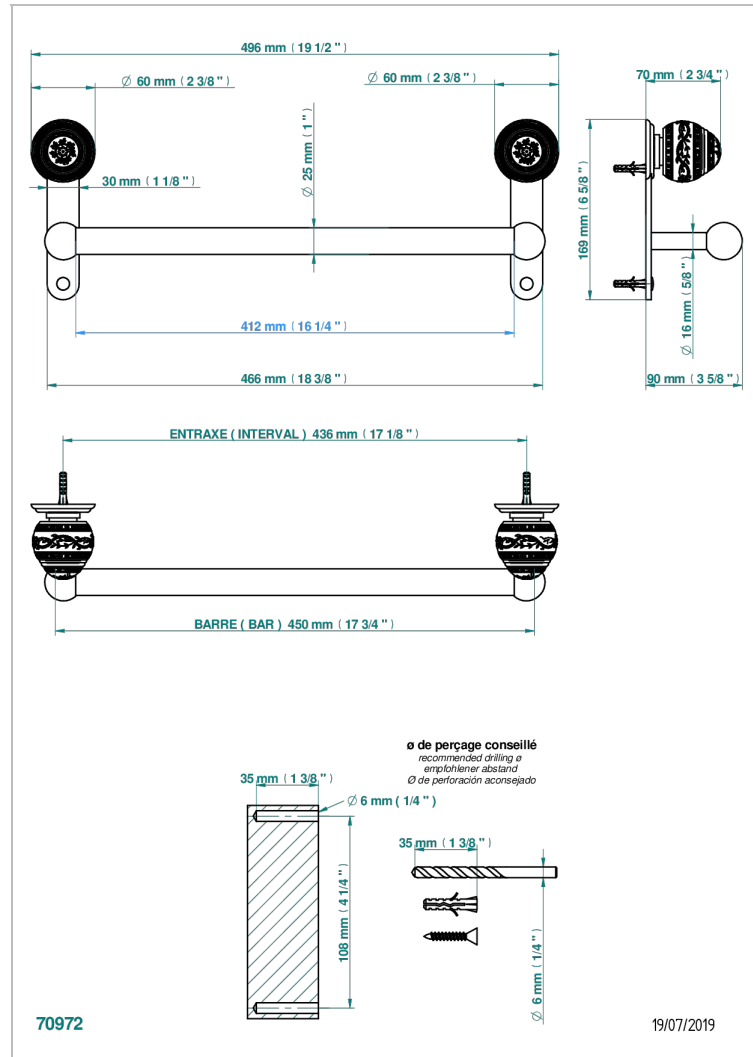

# MARQUISE PLATINUM DECOR

A7G-526/45

Bath towel holder, length: 450 mm

## CHARACTERISTIC

- Marquise platinum decor
- Bath towel holder, length: 450 mm