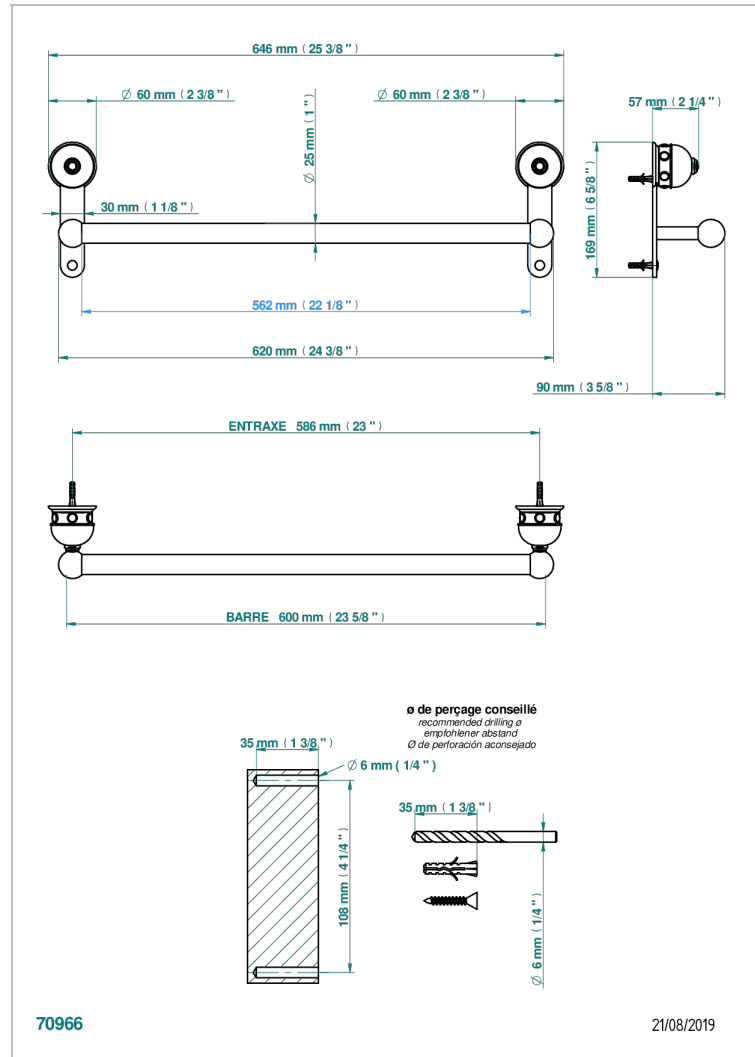

SULLY WHITE ONYX

U1S-526/60

Towel bar, 24" long

CHARACTERISTIC

- Sully white onyx
- Towel bar, 24" long

AVAILABLE FINITIONS

Black ceram - D30
Blush PVD - H62
Brass color PVD - H49
Brown bronze color PVD - F33
Chrome polished - A02
Chrome polished / gold polished - G02