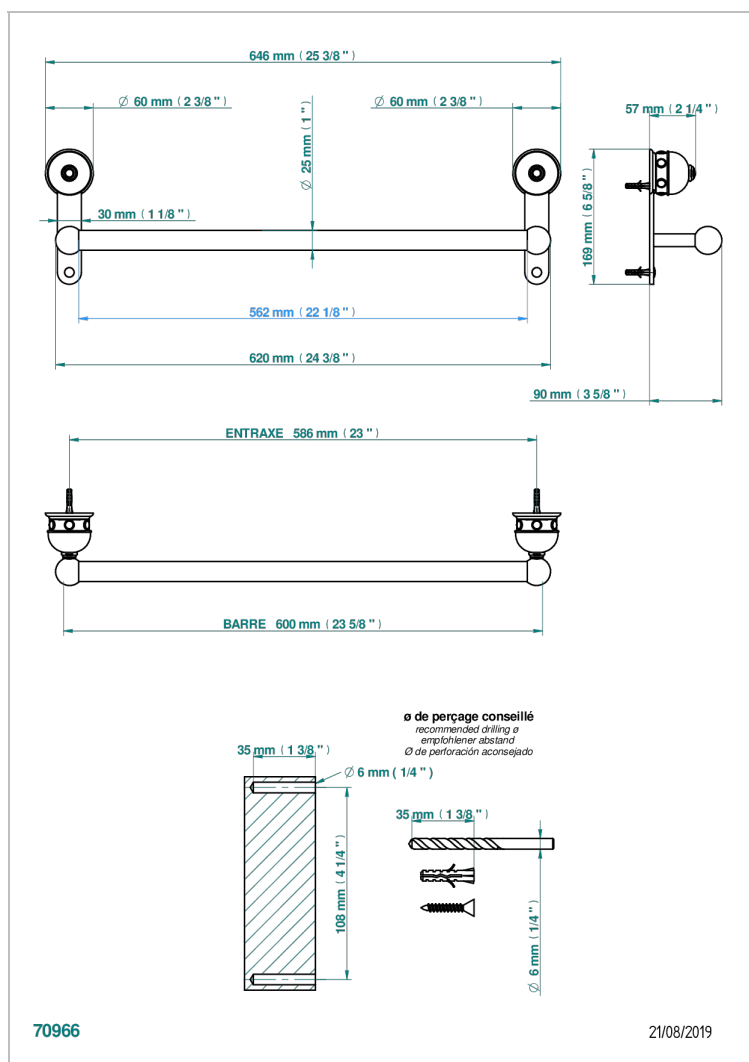

# SULLY ONICE BLANCO

U1S-526/60

Bath towel holder, length: 600 mm

THG<sup>®</sup>  
PARIS

## CARACTERÍSTICAS

- Sully Onice Blanco
- Bath towel holder, length: 600 mm