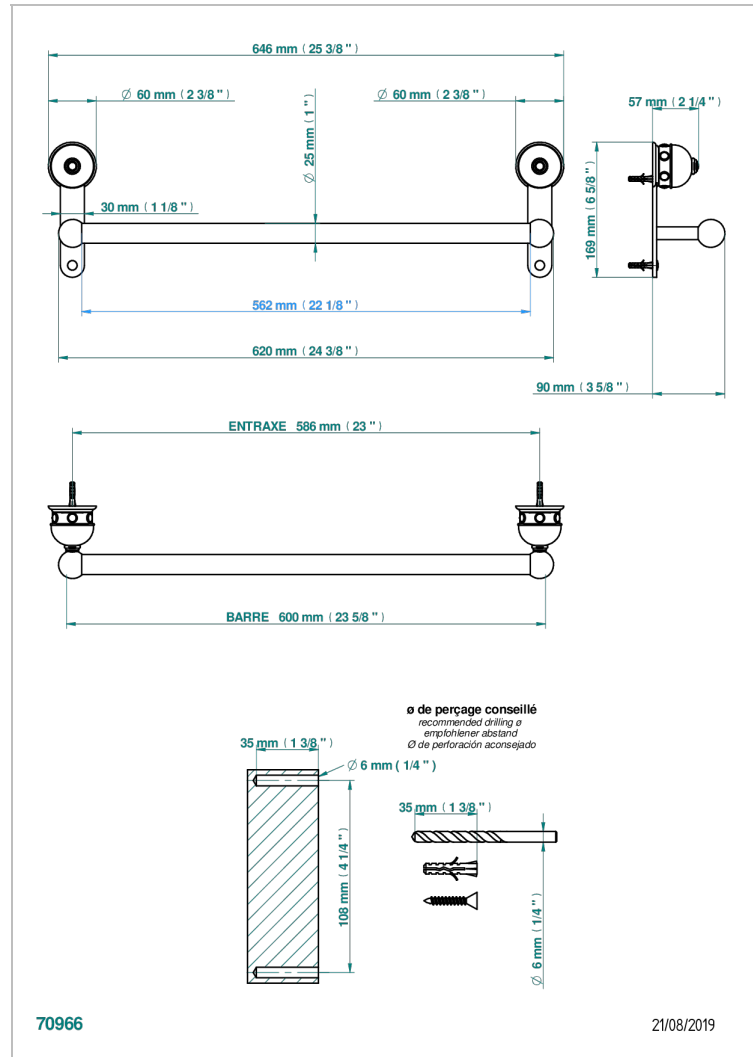

SULLY WHITE ONYX

U1S-526/60

Bath towel holder, length: 600 mm

CHARACTERISTIC

- Sully white onyx
- Bath towel holder, length: 600 mm

AVAILABLE FINITIONS

Antique nickel - H28
Black ceram - D30
Blush PVD - H62
Brass color PVD - H49
Brown bronze color PVD - F33
Gold color PVD - H52