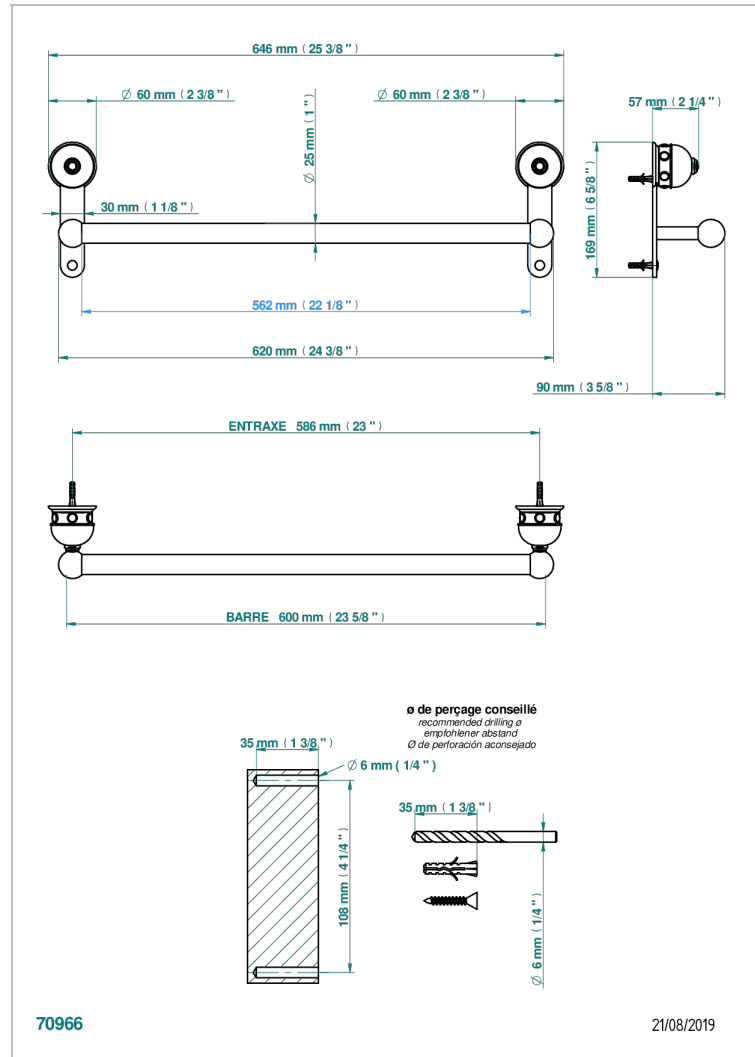

# SULLY WHITE ONYX

U1S-526/60

Bath towel holder, length: 600 mm

## CHARACTERISTIC

- Sully white onyx
- Bath towel holder, length: 600 mm