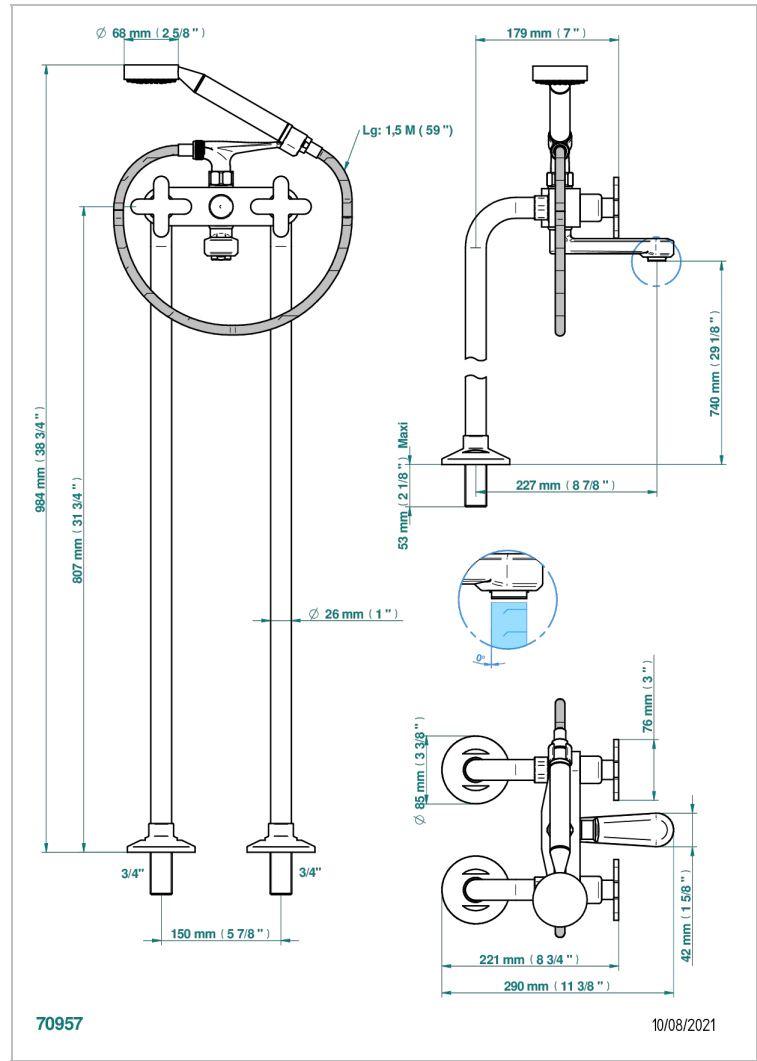

PROFIL METAL

A6A-13CS

Free-standing bath/shower mixer with upright connections

CHARACTERISTIC

- ACS : 21ACCLY034

STANDARDS

RELATED SKU'S

- Ref. G00-13800A Set of installation for tub filler

AVAILABLE FINITIONS

Antique nickel - H28
Black ceram - D30
Blush PVD - H62
Brass color PVD - H49
Brown bronze color PVD - F33
Gold color PVD - H52

Graphite PVD - H64
Lacquered light bronze - D01
Matt Umber PVD - H67
Matt blush PVD - H60
Matt brass color PVD - H50
Matt brown bronze color PVD - F34