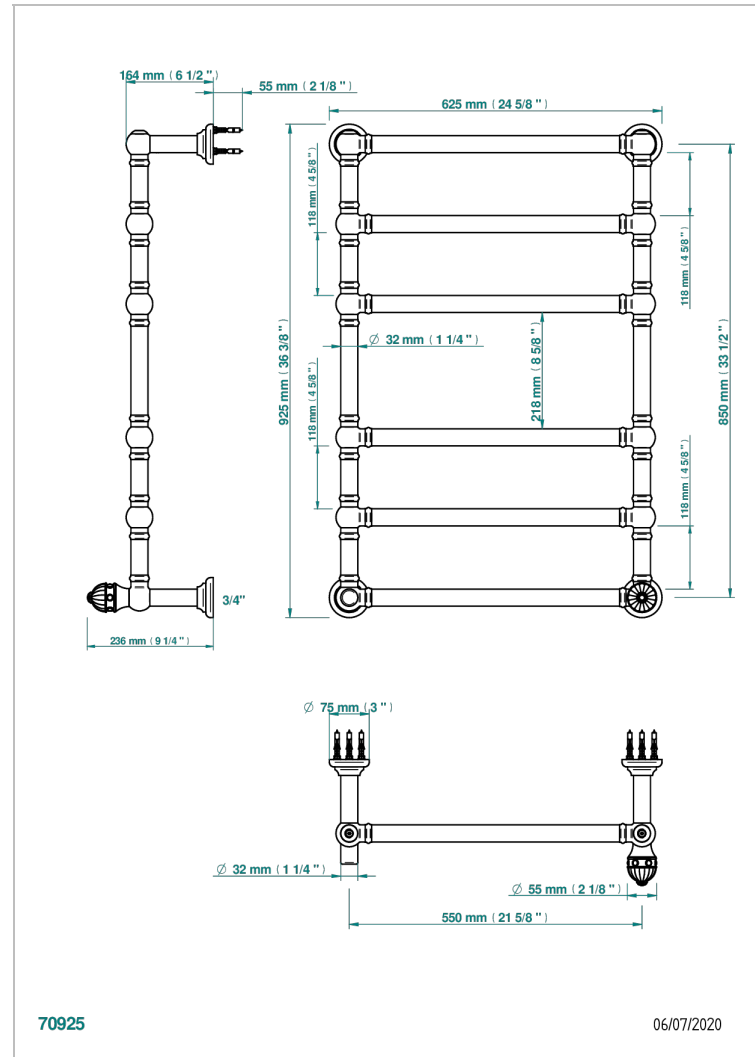

AMBOISE BLACK ONYX

A1M-TWT6H1

Traditional towel warmer, 6 rails, 625 mm x 925 mm, hydronic with 1 stylised handle

CHARACTERISTIC

- Amboise Black Onyx
- Traditional towel warmer, 6 rails, 625 mm x 925 mm, hydronic with 1 stylised handle

TECHNICAL SPECS

- Pression : 0,5 bars < P < 3 bars (recommandée)
- Pressure : 7.25 psi < P < 43.5 psi (advised)
- Température eau maximale conseillée : 60°C
- Maximum water temperature advised: 140°F
- Hauteur minimale au sol (maximum height from the ground) : 60 cm (24")
- Puissance / Power : 128W à Delta T 30