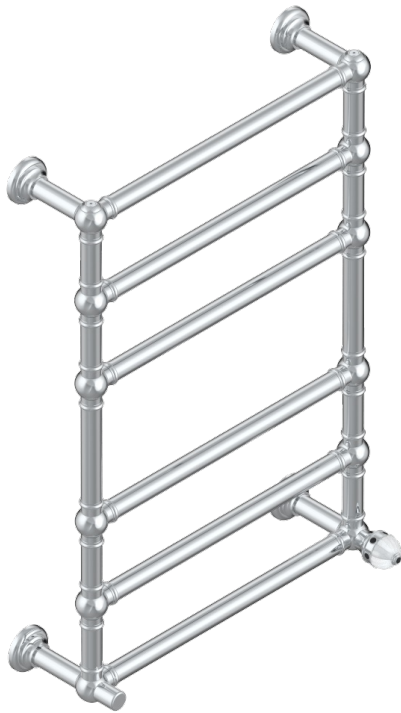

AMBOISE BLACK ONYX

A1M-TWT6H1

Traditional towel warmer, 6 rails, 625 mm x 925 mm, hydronic with 1 stylised handle

CHARACTERISTIC

- Amboise Black Onyx
- Traditional towel warmer, 6 rails, 625 mm x 925 mm, hydronic with 1 stylised handle

TECHNICAL SPECS

- Pression : 0,5 bars < P < 3 bars (recommandée)
- Pressure : 7.25 psi < P < 43.5 psi (advised)
- Température eau maximale conseillée : 60°C
- Maximum water temperature advised: 140°F
- Hauteur minimale au sol (maximum height from the ground) : 60 cm (24")
- Puissance / Power : 128W à Delta T 30