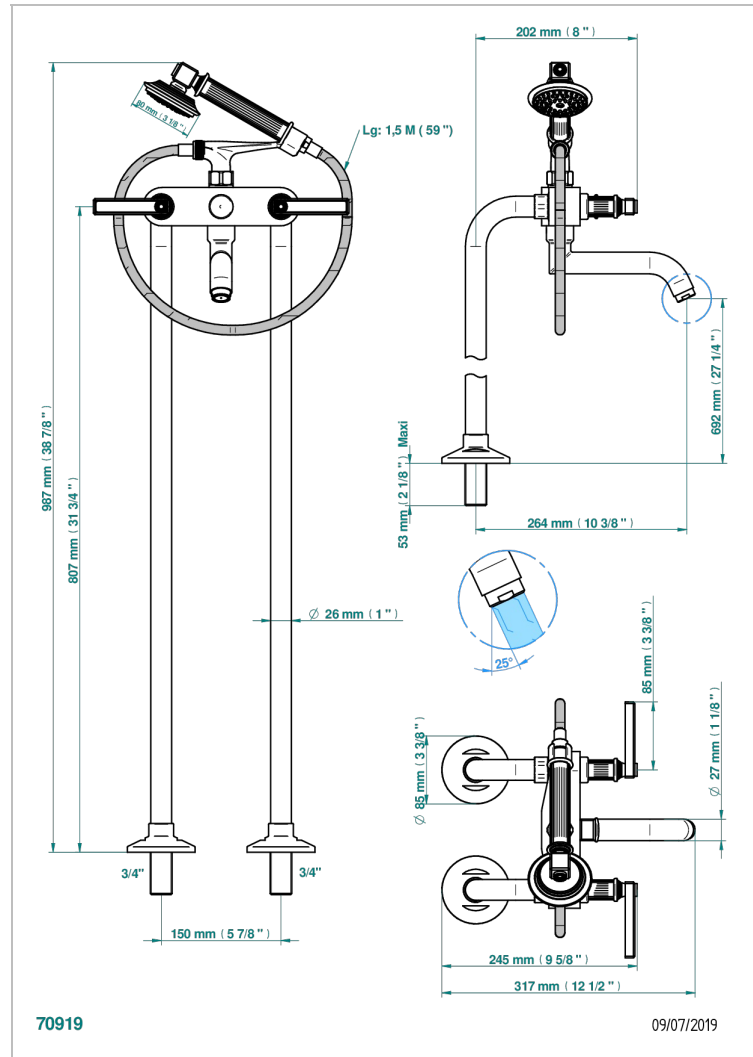

GRAND CENTRAL METAL WITH LEVER

U9L-13CS

Free-standing bath/shower mixer with upright connections

THG[®]
PARIS

CHARACTERISTIC

- ACS : 21ACCLY034

STANDARDS

RELATED SKU'S

- Ref. G00-13800A Set of installation for tub filler

AVAILABLE FINITIONS

Antique nickel - H28
Black ceram - D30
Blush PVD - H62
Brass color PVD - H49
Brown bronze color PVD - F33
Gold color PVD - H52

Graphite PVD - H64
Lacquered light bronze - D01
Matt Umber PVD - H67
Matt blush PVD - H60
Matt brass color PVD - H50
Matt brown bronze color PVD - F34