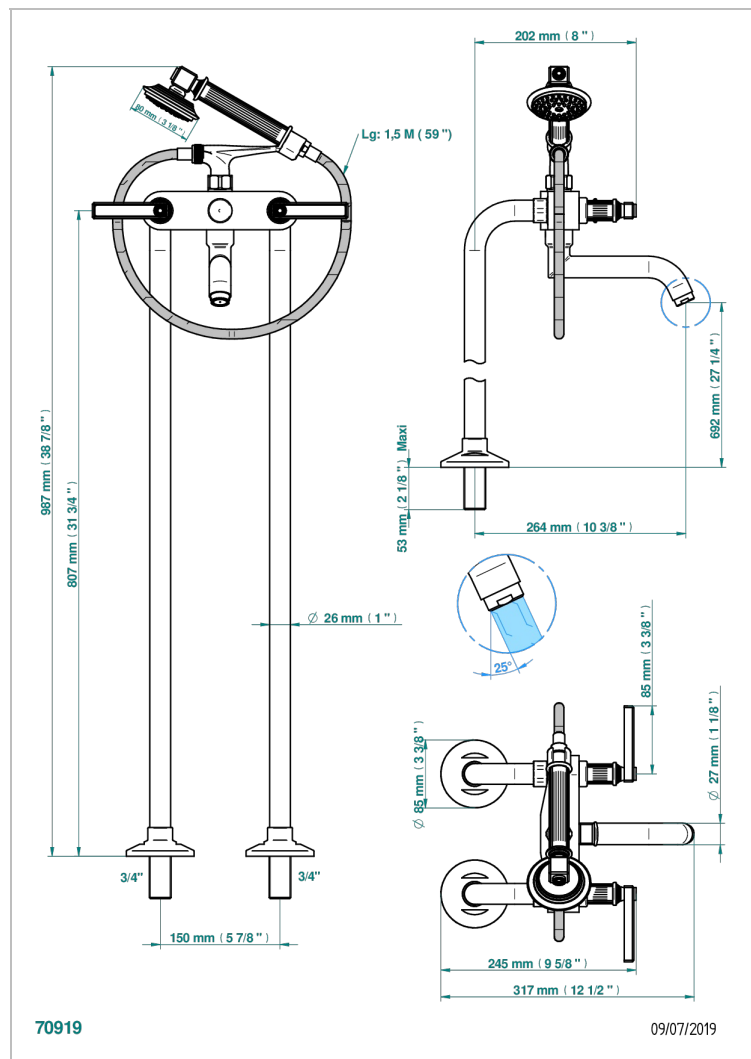

GRAND CENTRAL METAL WITH LEVER

U9L-13CS

Free-standing bath/shower mixer with upright connections

THG[®]
PARIS

CHARACTERISTIC

- ACS : 21ACCLY034

STANDARDS

RELATED SKU'S

- Ref. G00-13800A Set of installation for tub filler

AVAILABLE FINITIONS

Antique nickel - H28
Black ceram - D30
Blush PVD - H62
Brass color PVD - H49
Brown bronze color PVD - F33
Gold color PVD - H52

Graphite PVD - H64
Lacquered light bronze - D01
Matt Umber PVD - H67
Matt blush PVD - H60
Matt brass color PVD - H50
Matt brown bronze color PVD - F34