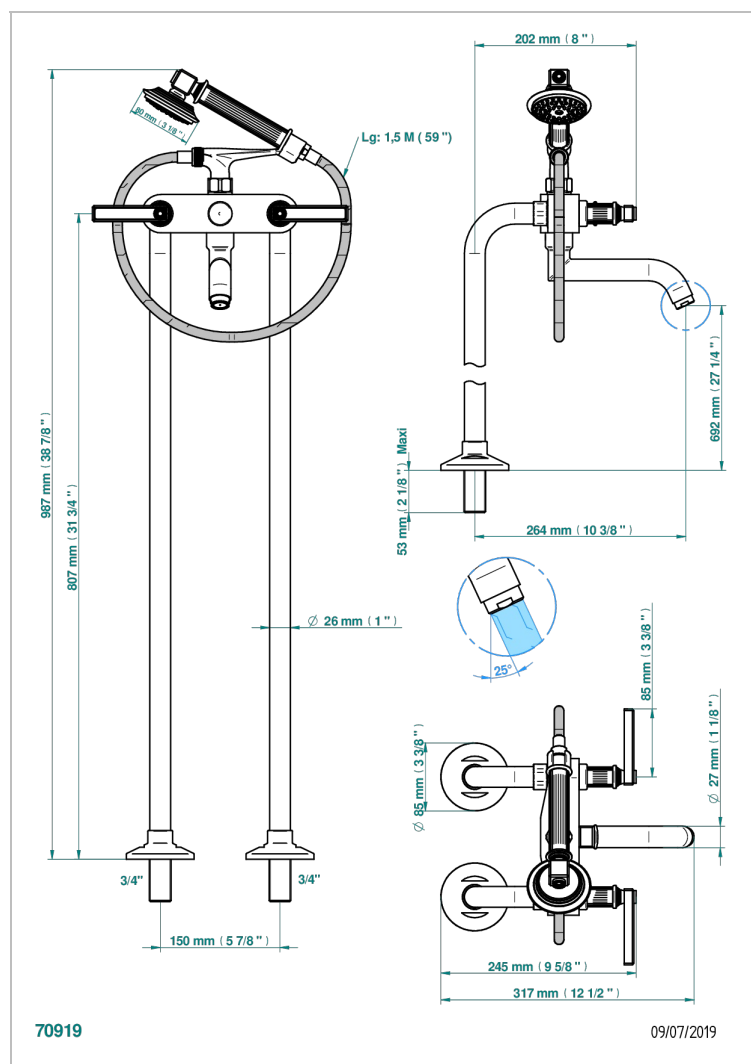

GRAND CENTRAL METAL WITH LEVER

U9L-13CS

Free-standing bath/shower mixer with upright connections

THG[®]
PARIS

特色

- ACS : 21ACCLY034

标准

相关的SKU

- Ref. G00-13800A 浴缸淋浴龙头固定支架, F 3/4"进水, F 3/4"出水

可选饰面

Black ceram - D30
Blush PVD - H62
Graphite PVD - H64
Matt Umber PVD - H67
Matt blush PVD - H60
Matt graphite PVD - H65

Natural smoked Brass - A13
PVD哑光棕铜 - F34
PVD哑光金 - H53
PVD哑光铜 - H50
PVD哑光镍 - H56
PVD抛光铜 - H49

PVD棕铜 - F33
PVD金色 - H52
PVD镍 - H55
Polished chrome with gold inlay - GA1
Umber PVD - H66
哑光复古铜 - H07

哑光浅金 - F31
哑光金 - F07
哑光铬 - C02
哑光镍 - C01
复古镍 - H28
抛光金 (24K金) - F01

抛光铬 - A02
抛光镍 - B01
浅金 - F30
漆面铜 - D01