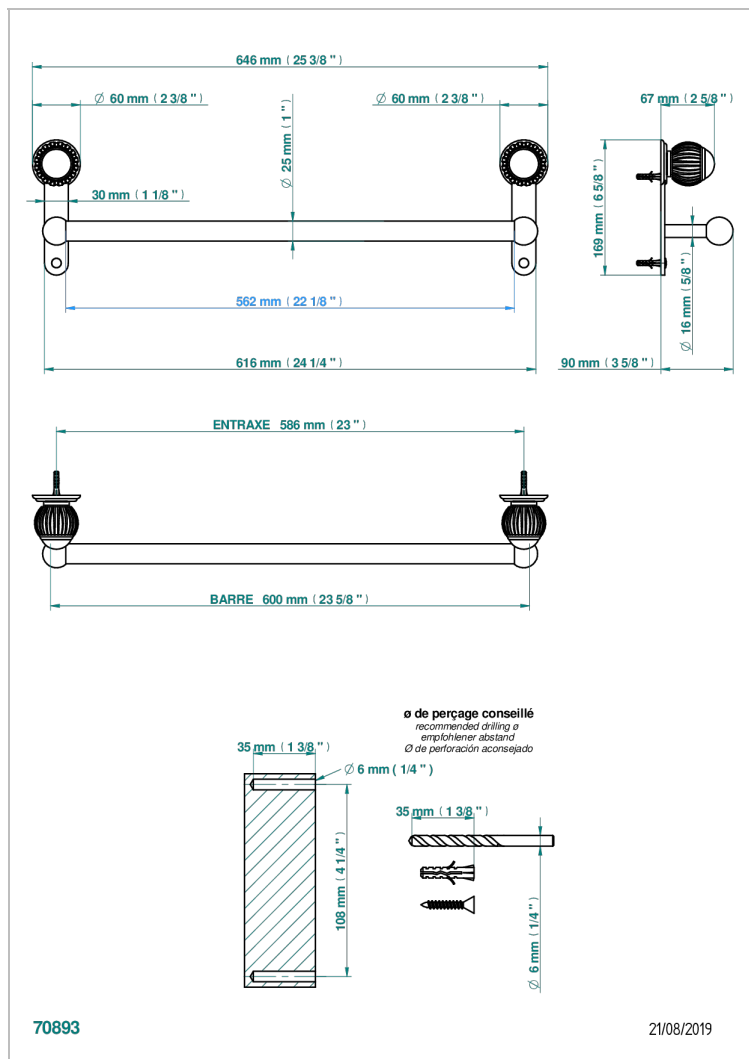

# VOGUE LAPIS LAZULI

A8S-526/60

Bath towel holder, length: 600 mm

THG<sup>®</sup>  
PARIS

## CARACTERÍSTICAS

- Vogue Lapis Lazuli
- Bath towel holder, length: 600 mm