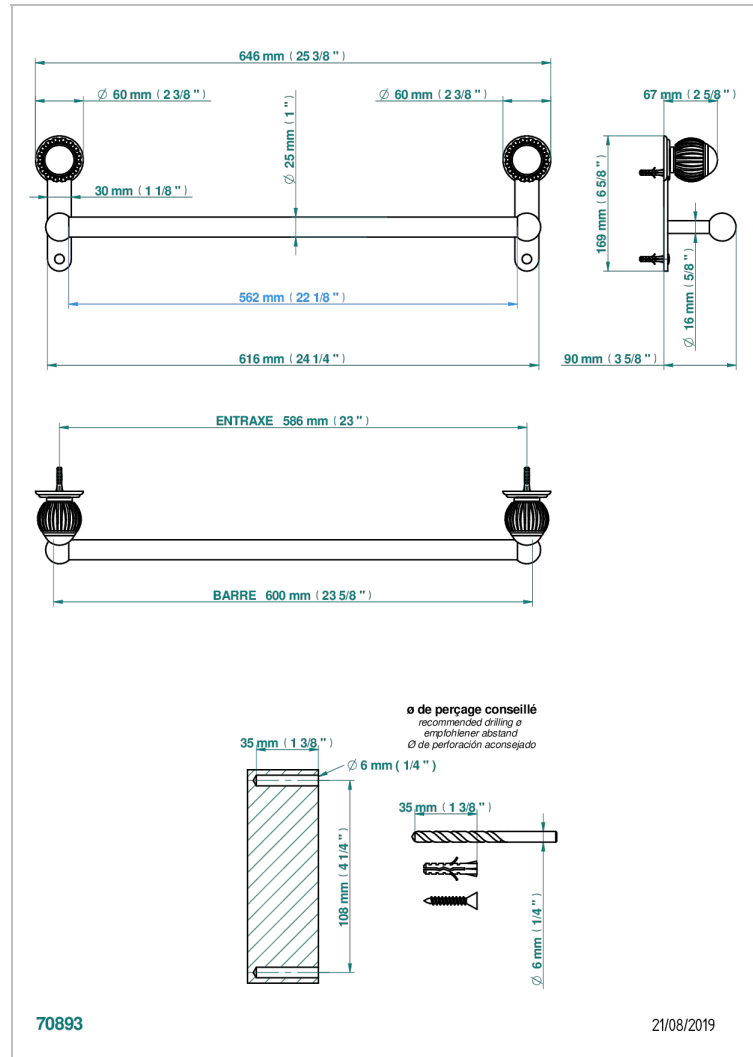

# VOGUE LAPIS LAZULI

A8S-526/60

Towel bar, 24" long

## CHARACTERISTIC

- Vogue Lapis Lazuli
- Towel bar, 24" long