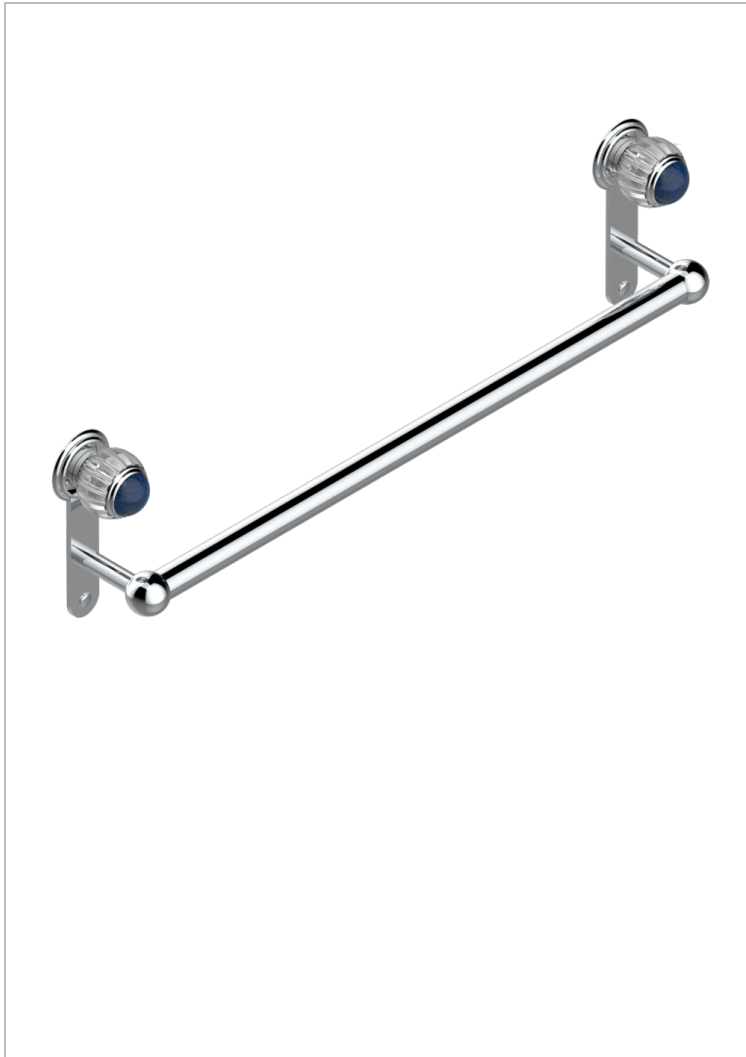

# VOGUE LAPIS LAZULI

A8S-526/60

Towel bar, 24" long

## CHARACTERISTIC

- Vogue Lapis Lazuli
- Towel bar, 24" long

## AVAILABLE FINITIONS

Black ceram - D30  
Blush PVD - H62  
Brass color PVD - H49  
Brown bronze color PVD - F33  
Chrome polished - A02  
Chrome polished / gold polished - G02

Copper antique matt, coated - H07  
Gold color PVD - H52  
Gold mat - F07  
Gold polished - F01  
Graphite PVD - H64  
Light coated bronze - D01