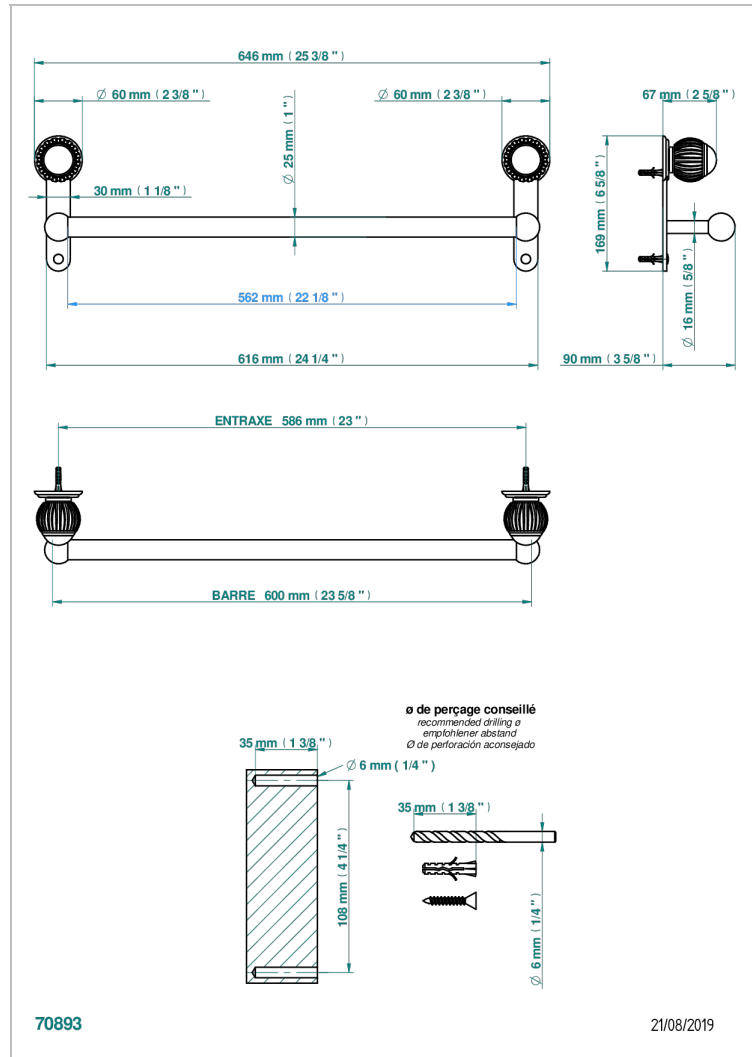

# VOGUE LAPIS LAZULI

A8S-526/60

Bath towel holder, length: 600 mm

## CARACTERÍSTICAS

- Vogue Lapis Lazuli
- Bath towel holder, length: 600 mm