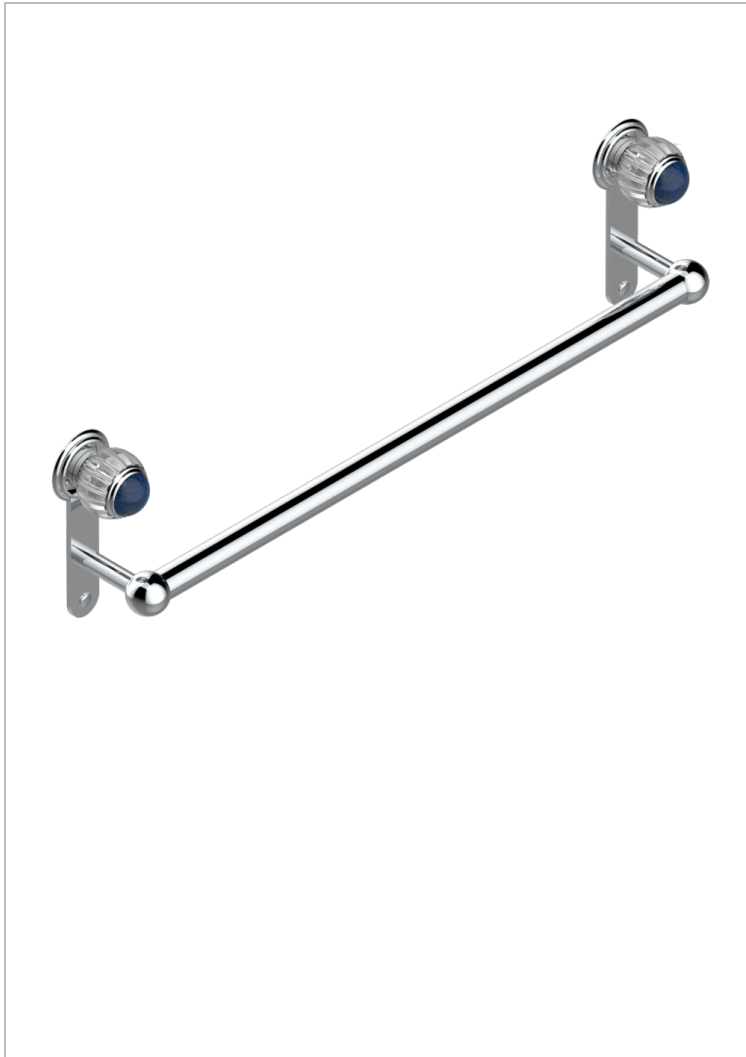

VOGUE LAPIS LAZULI

A8S-526/60

Bath towel holder, length: 600 mm

CHARACTERISTIC

- Vogue Lapis Lazuli
- Bath towel holder, length: 600 mm

AVAILABLE FINITIONS

Antique nickel - H28
Black ceram - D30
Blush PVD - H62
Brass color PVD - H49
Brown bronze color PVD - F33
Gold color PVD - H52

Graphite PVD - H64
Lacquered light bronze - D01
Matt Umber PVD - H67
Matt blush PVD - H60
Matt brass color PVD - H50
Matt brown bronze color PVD - F34

Matt chrome - C02
Matt gold - F07
Matt gold color PVD - H53
Matt graphite PVD - H65
Matt nickel (color finish) - C01
Matt nickel color PVD - H56

Nickel color PVD - H55
Polished chrome (color finish) - A02
Polished chrome / Polished gold (color finish) - G02
Polished gold (color finish) - F01
Polished nickel - B01
Soft gold - F30

Soft matt gold - F31
Umber PVD - H66
Varnished matt antique red copper (color finish) - H07