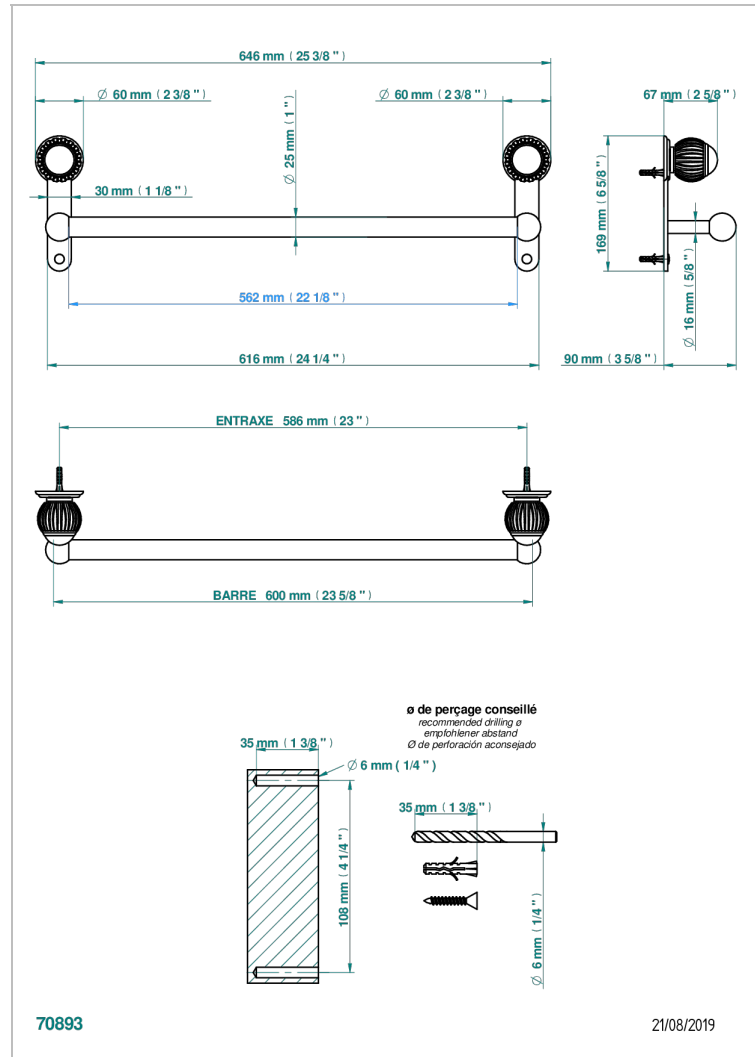

VOGUE LAPIS LAZULI

A8S-526/60

Bath towel holder, length: 600 mm

CHARACTERISTIC

- Vogue Lapis Lazuli
- Bath towel holder, length: 600 mm

AVAILABLE FINITIONS

Antique nickel - H28
Black ceram - D30
Blush PVD - H62
Brass color PVD - H49
Brown bronze color PVD - F33
Gold color PVD - H52