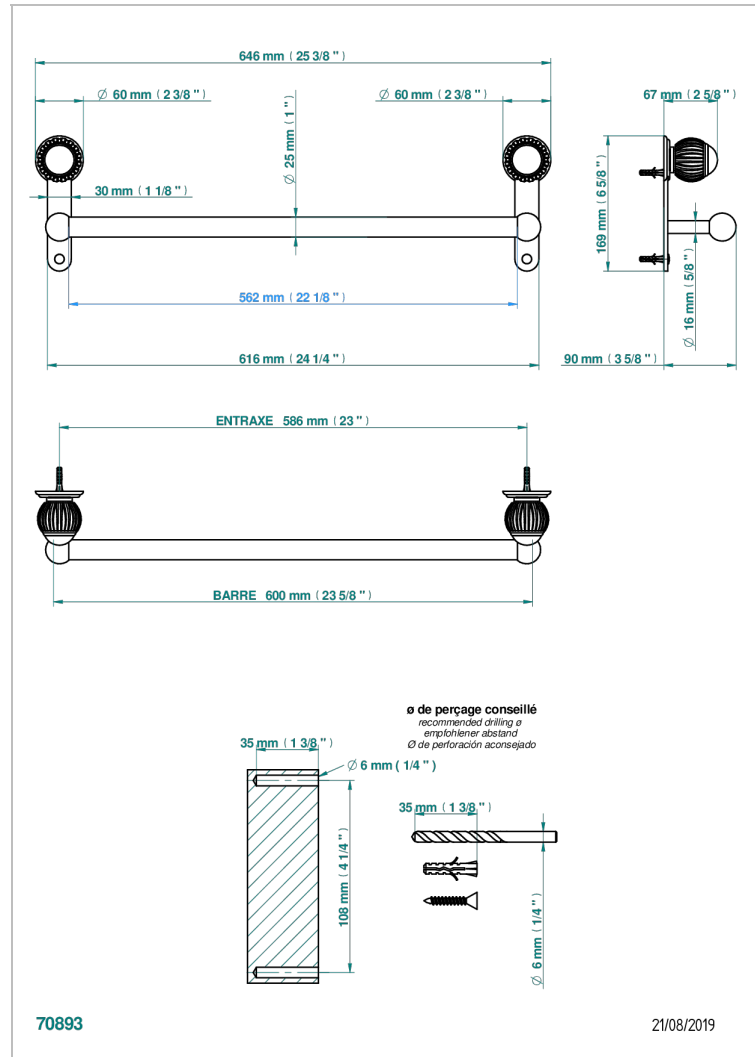

# VOGUE LAPIS LAZULI

A8S-526/60

Bath towel holder, length: 600 mm

THG  
PARIS

## CHARACTERISTIC

- Vogue Lapis Lazuli
- Bath towel holder, length: 600 mm