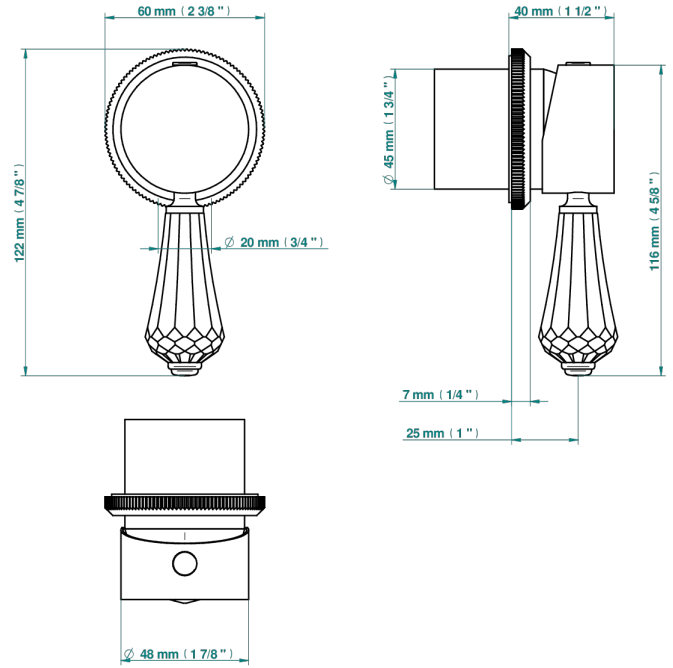

TRADITION CRYSTAL

A59-6540RB

Trim only for wall mixer on rosette

THG®
PARIS

Compatible with

6540A
6540A/W

6540A/US