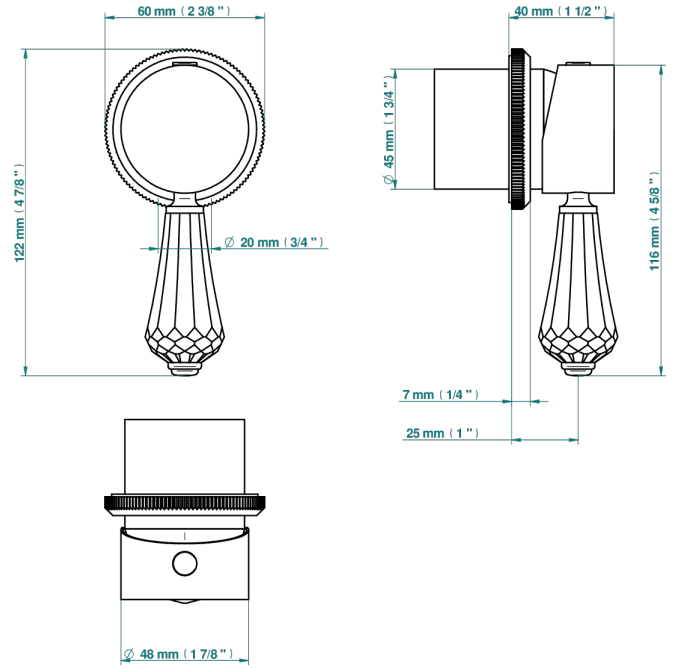

TRADITION CRYSTAL

A59-6540RB

Trim only for wall mixer on rosette

THG®
PARIS

Compatible with