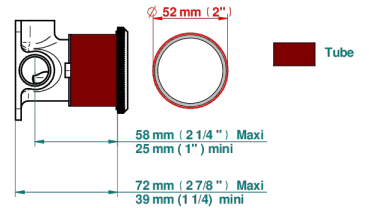

70883

26/06/2019

CHARACTERISTIC

- Tradition Crystal
- Trim only for wall mixer on rosette

RELATED SKU'S

- Ref. G00-6540A/US Built-in part for wall mounted flush fit shower mixer 2 inlets 1/2" -1 outlet 1/2" -US model

AVAILABLE FINITIONS

Black ceram - D30

Blush PVD - H62

Brass color PVD - H49

Brown bronze color PVD - F33

Chrome polished - A02

Chrome polished / gold polished - G02

Copper antique matt, coated - H07

Gold color PVD - H52

Gold mat - F07

Gold polished - F01

Graphite PVD - H64

Light coated bronze - D01

Matt Umber PVD - H67

Matt blush PVD - H60

Matt brass color PVD - H50

Matt brown bronze color PVD - F34

Matt chrome (American satin) - C02

Matt gold color PVD - H53

Matt graphite PVD - H65

Matt nickel (American satin) - C01

Matt nickel color PVD - H56

Natural smoked Brass - A13

Nickel antique / Sovereign - H28

Nickel color PVD - H55

Nickel polished - B01

Soft gold - F30

Soft matt gold - F31

Umber PVD - H66