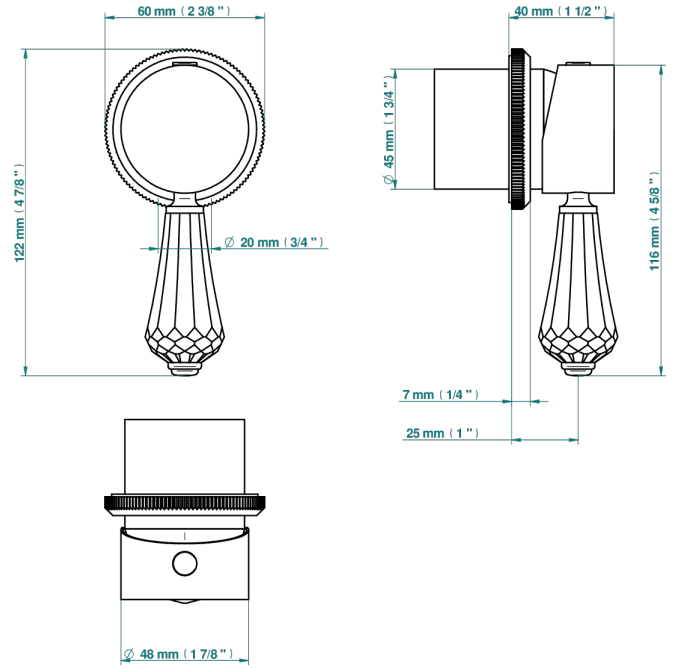

ART DECO CRYSTAL

A56-6540RB

Trim only for wall mixer on rosette

Compatible with