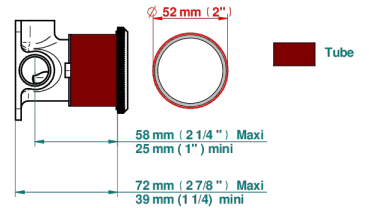

70883

26/06/2019

CHARACTERISTIC

- Art Déco Crystal
- Trim only for wall mixer on rosette

RELATED SKU'S

- Ref. G00-6540A/US Built-in part for wall mounted flush fit shower mixer 2 inlets 1/2" -1 outlet 1/2" -US model

AVAILABLE FINITIONS

Black ceram - D30

Blush PVD - H62

Brass color PVD - H49

Brown bronze color PVD - F33

Chrome polished - A02

Chrome polished / gold polished -

G02

Copper antique matt, coated - H07

Gold color PVD - H52

Gold mat - F07

Gold polished - F01

Graphite PVD - H64

Light coated bronze - D01

Matt Umber PVD - H67

Matt blush PVD - H60

Matt brass color PVD - H50

Matt brown bronze color PVD - F34

Matt chrome (American satin) - C02

Matt gold color PVD - H53

Matt graphite PVD - H65

Matt nickel (American satin) - C01

Matt nickel color PVD - H56

Natural smoked Brass - A13

Nickel antique / Sovereign - H28

Nickel color PVD - H55

Nickel polished - B01

Soft gold - F30

Soft matt gold - F31

Umber PVD - H66