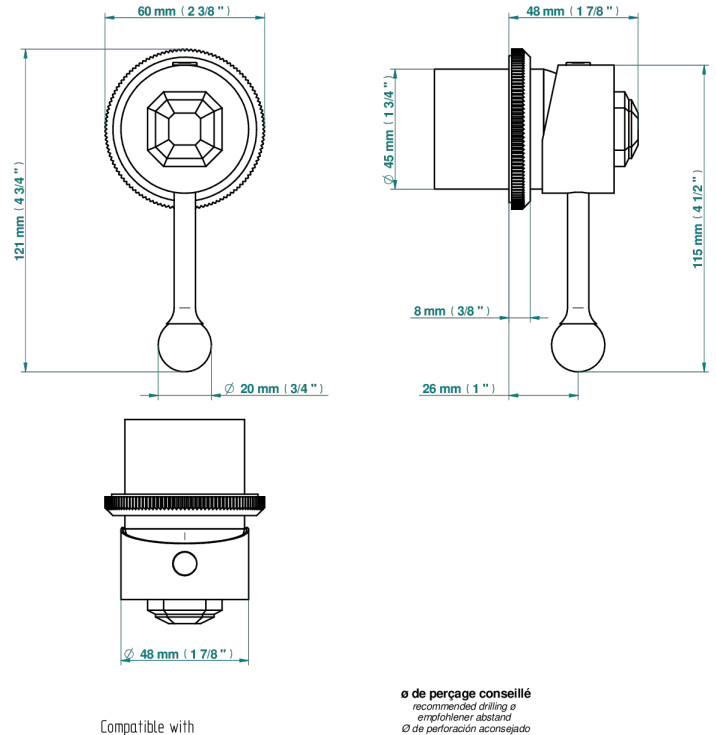

TRADITION WITH LEVER HANDLES

A58-6540RB

Trim only for wall mixer on rosette

Compatible with