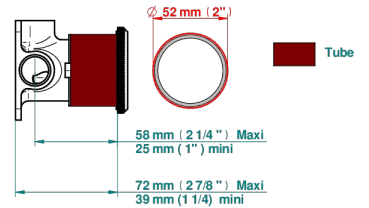

70881

26/06/2019

CHARACTERISTIC

- Tradition with lever handles
- Trim only for wall mixer on rosette

RELATED SKU'S

- Ref. G00-6540A/US Built-in part for wall mounted flush fit shower mixer 2 inlets 1/2" -1 outlet 1/2" -US model

AVAILABLE FINITIONS

Black ceram - D30
Blush PVD - H62
Brass color PVD - H49
Brown bronze color PVD - F33
Chrome polished - A02
Chrome polished / gold polished - G02

Copper antique matt, coated - H07
Gold color PVD - H52
Gold mat - F07
Gold polished - F01
Graphite PVD - H64
Light coated bronze - D01

Matt Umber PVD - H67
Matt blush PVD - H60
Matt brass color PVD - H50
Matt brown bronze color PVD - F34
Matt chrome (American satin) - C02
Matt gold color PVD - H53

Matt graphite PVD - H65
Matt nickel (American satin) - C01
Matt nickel color PVD - H56
Natural smoked Brass - A13
Nickel antique / Sovereign - H28
Nickel color PVD - H55

Nickel polished - B01
Soft gold - F30
Soft matt gold - F31
Umber PVD - H66