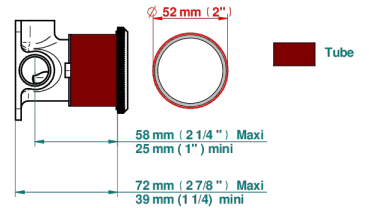

70881

26/06/2019

CHARACTERISTIC

- Art Déco with lever handles
- Trim only for wall mixer on rosette

RELATED SKU'S

- Ref. G00-6540A/US Built-in part for wall mounted flush fit shower mixer 2 inlets 1/2" -1 outlet 1/2" -US model

AVAILABLE FINITIONS

Black ceram - D30

Blush PVD - H62

Brass color PVD - H49

Brown bronze color PVD - F33

Chrome polished - A02

Chrome polished / gold polished -

G02

Copper antique matt, coated - H07

Gold color PVD - H52

Gold mat - F07

Gold polished - F01

Graphite PVD - H64

Light coated bronze - D01

Matt Umber PVD - H67

Matt blush PVD - H60

Matt brass color PVD - H50

Matt brown bronze color PVD - F34

Matt chrome (American satin) - C02

Matt gold color PVD - H53

Matt graphite PVD - H65

Matt nickel (American satin) - C01

Matt nickel color PVD - H56

Natural smoked Brass - A13

Nickel antique / Sovereign - H28

Nickel color PVD - H55

Nickel polished - B01

Soft gold - F30

Soft matt gold - F31

Umber PVD - H66