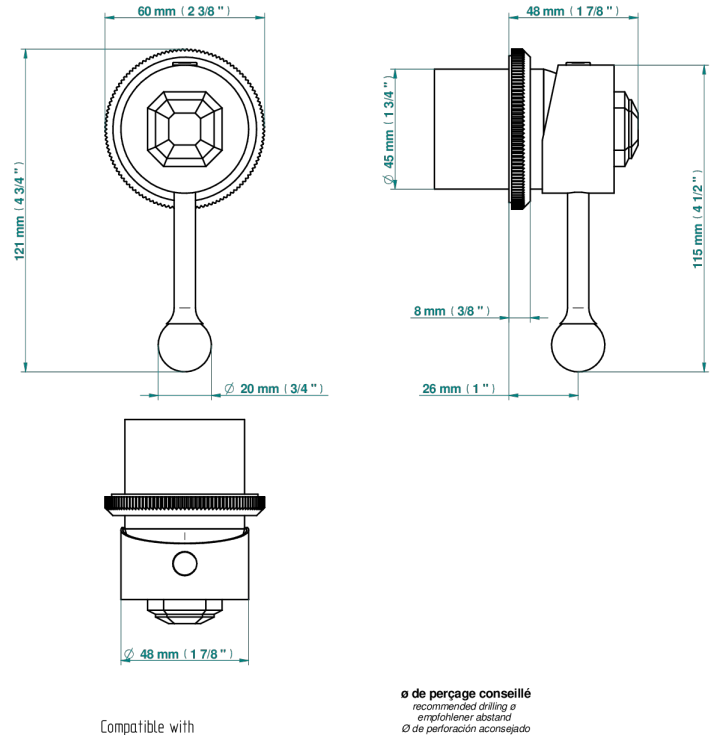

ART DECO WITH LEVER HANDLES

A55-6540RB

Trim only for wall mixer on rosette

Compatible with