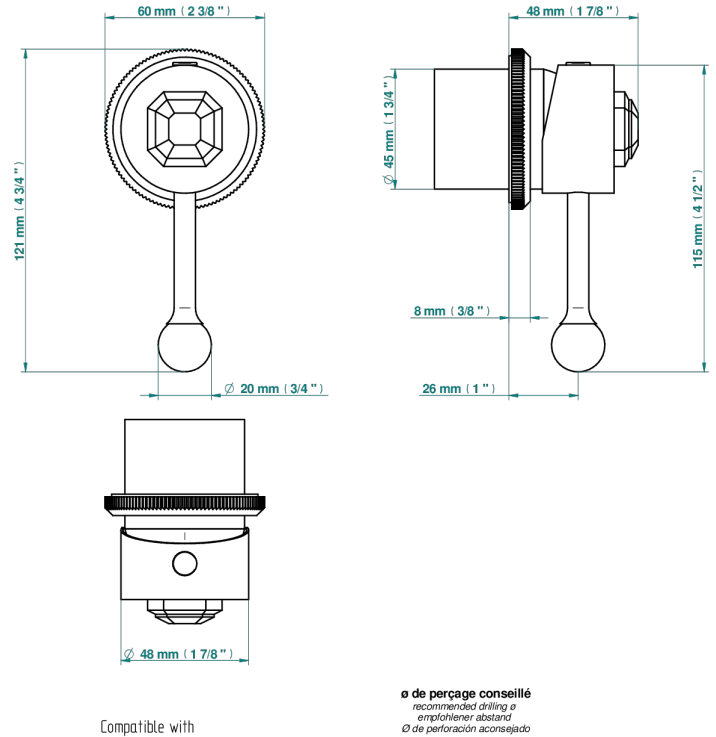

ART DECO CON MANETAS

A55-6540RB

Trim only for wall mixer on rosette

THG®
PARIS