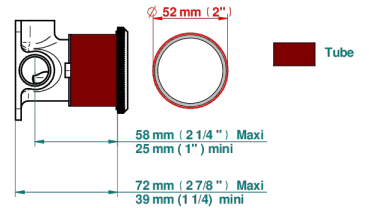

70881

26/06/2019

CHARACTERISTIC

- Art Déco
- Trim only for wall mixer on rosette

RELATED SKU'S

- Ref. G00-6540A/US Built-in part for wall mounted flush fit shower mixer 2 inlets 1/2" -1 outlet 1/2" -US model

AVAILABLE FINITIONS

Black ceram - D30

Blush PVD - H62

Brass color PVD - H49

Brown bronze color PVD - F33

Chrome polished - A02

Chrome polished / gold polished - G02

Copper antique matt, coated - H07

Gold color PVD - H52

Gold mat - F07

Gold polished - F01

Graphite PVD - H64

Light coated bronze - D01

Matt Umber PVD - H67

Matt blush PVD - H60

Matt brass color PVD - H50

Matt brown bronze color PVD - F34

Matt chrome (American satin) - C02

Matt gold color PVD - H53

Matt graphite PVD - H65

Matt nickel (American satin) - C01

Matt nickel color PVD - H56

Natural smoked Brass - A13

Nickel antique / Sovereign - H28

Nickel color PVD - H55

Nickel polished - B01

Soft gold - F30

Soft matt gold - F31

Umber PVD - H66