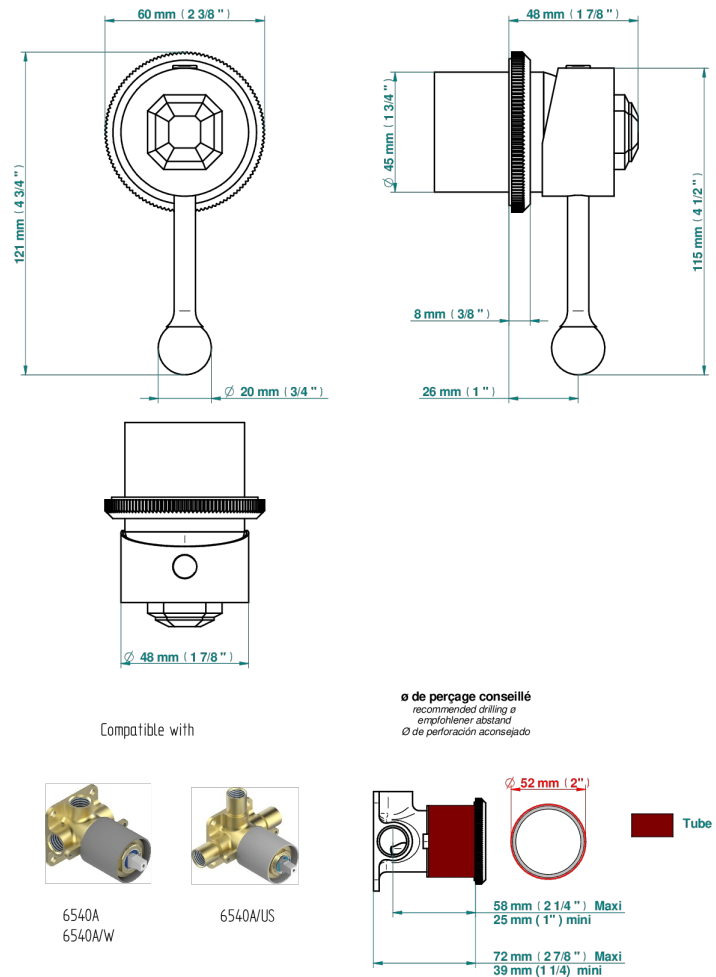

ART DECO

A54-6540RB

Trim only for wall mixer on rosette

70881

26/06/2019

CHARACTERISTIC

- Art Déco
- Trim only for wall mixer on rosette

RELATED SKU'S

- Ref. G00-6540A Rough parts for wall mounted flush fit shower mixer 2 x 1/2" inlets 1 x 1/2" outlet

AVAILABLE FINITIONS

Antique nickel - H28
Black ceram - D30
Blush PVD - H62
Brass color PVD - H49
Brown bronze color PVD - F33
Gold color PVD - H52