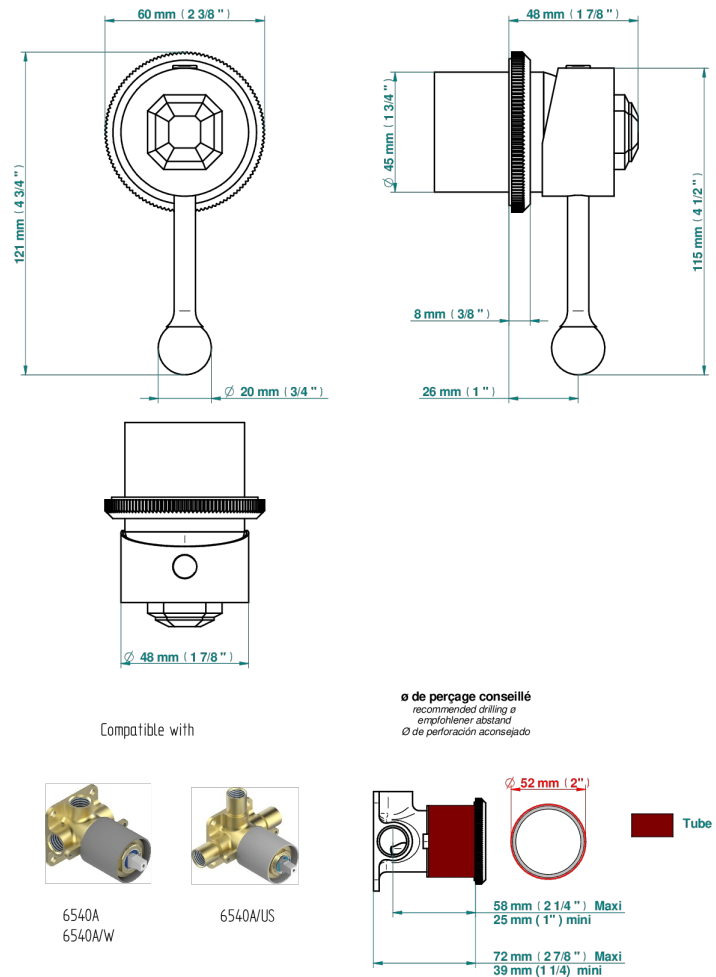

# ART DECO

A54-6540RB

Trim only for wall mixer on rosette

70881

26/06/2019

## CHARACTERISTIC

- Art Déco
- Trim only for wall mixer on rosette

## RELATED SKU'S

- Ref. G00-6540A Rough parts for wall mounted flush fit shower mixer 2 x 1/2" inlets 1 x 1/2" outlet