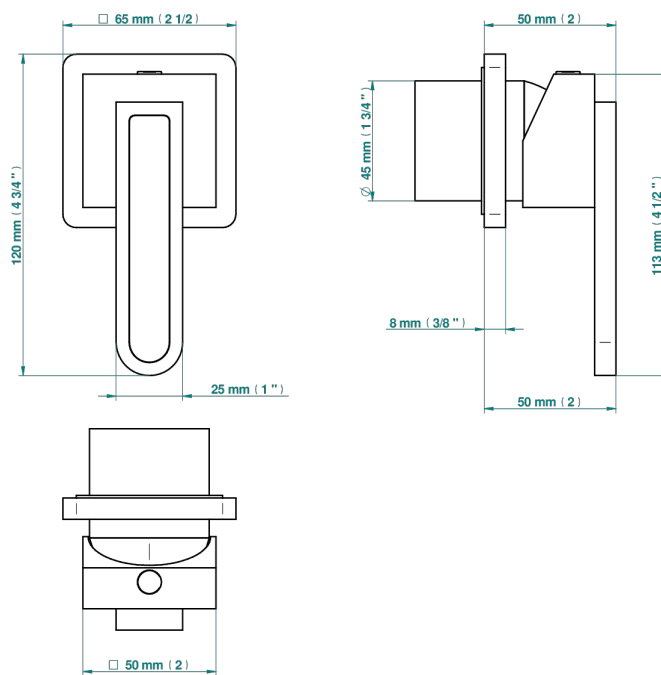

PROFIL BLACK ONYX WITH LEVER HANDLES

A6P-6540RB

Trim only for wall mixer on rosette

Compatible with

6540A
6540A/W

6540A/US

Tube

70874

02/03/2021

CHARACTERISTIC

- Profil Black Onyx with lever handles
- Trim only for wall mixer on rosette

RELATED SKU'S

- Ref. G00-6540A/US Built-in part for wall mounted flush fit shower mixer 2 inlets 1/2" -1 outlet 1/2" -US model

AVAILABLE FINITIONS

Black ceram - D30

Blush PVD - H62

Brass color PVD - H49

Brown bronze color PVD - F33

Chrome polished - A02

Chrome polished / gold polished -

G02

Copper antique matt, coated - H07

Gold color PVD - H52

Gold mat - F07

Gold polished - F01

Graphite PVD - H64

Light coated bronze - D01

Matt Umber PVD - H67

Matt blush PVD - H60

Matt brass color PVD - H50

Matt brown bronze color PVD - F34

Matt chrome (American satin) - C02

Matt gold color PVD - H53

Matt graphite PVD - H65

Matt nickel (American satin) - C01

Matt nickel color PVD - H56

Nickel antique / Sovereign - H28

Nickel color PVD - H55

Nickel polished - B01

Soft gold - F30

Soft matt gold - F31

Umber PVD - H66