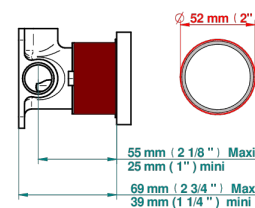

Tube

70874

02/03/2021

CHARACTERISTIC

- Profil Black Onyx with lever handles
- Trim only for wall mixer on rosette

RELATED SKU'S

- Ref. G00-6540A/US Built-in part for wall mounted flush fit shower mixer 2 inlets 1/2" -1 outlet 1/2" -US model

AVAILABLE FINITIONS

Black ceram - D30

Blush PVD - H62

Brass color PVD - H49

Brown bronze color PVD - F33

Chrome polished - A02

Chrome polished / gold polished -

G02

Copper antique matt, coated - H07

Gold color PVD - H52

Gold mat - F07

Gold polished - F01

Graphite PVD - H64

Light coated bronze - D01

Matt Umber PVD - H67

Matt blush PVD - H60

Matt brass color PVD - H50

Matt brown bronze color PVD - F34

Matt chrome (American satin) - C02

Matt gold color PVD - H53

Matt graphite PVD - H65

Matt nickel (American satin) - C01

Matt nickel color PVD - H56

Nickel antique / Sovereign - H28

Nickel color PVD - H55

Nickel polished - B01

Soft gold - F30

Soft matt gold - F31

Umber PVD - H66