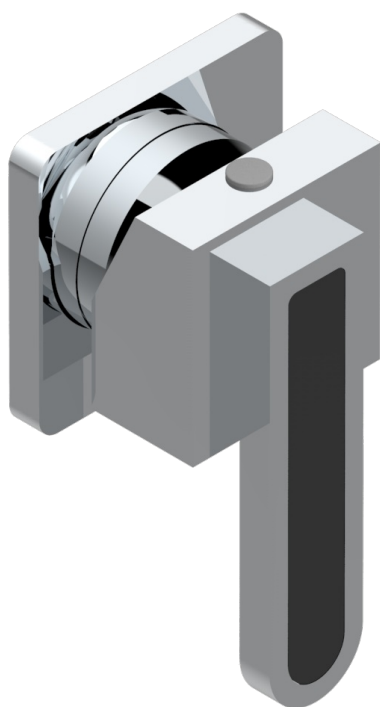

PROFIL BLACK ONYX WITH LEVER HANDLES

A6P-6540RB

Trim only for wall mixer on rosette

Compatible with

6540A
6540A/W

6540A/US

Tube

70874

02/03/2021

CHARACTERISTIC

- Profil Black Onyx with lever handles
- Trim only for wall mixer on rosette

RELATED SKU'S

- Ref. G00-6540A/US Built-in part for wall mounted flush fit shower mixer 2 inlets 1/2" -1 outlet 1/2" -US model

AVAILABLE FINITIONS

Black ceram - D30

Blush PVD - H62

Brass color PVD - H49

Brown bronze color PVD - F33

Chrome polished - A02

Chrome polished / gold polished -

G02

Copper antique matt, coated - H07

Gold color PVD - H52

Gold mat - F07

Gold polished - F01

Graphite PVD - H64

Light coated bronze - D01

Matt Umber PVD - H67

Matt blush PVD - H60

Matt brass color PVD - H50

Matt brown bronze color PVD - F34

Matt chrome (American satin) - C02

Matt gold color PVD - H53

Matt graphite PVD - H65

Matt nickel (American satin) - C01

Matt nickel color PVD - H56

Nickel antique / Sovereign - H28

Nickel color PVD - H55

Nickel polished - B01

Soft gold - F30

Soft matt gold - F31

Umber PVD - H66