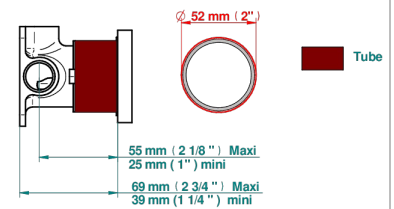

70874

02/03/2021

EIGENSCHAFTEN

- Profil, Onyx Schwarz, Hebel
- Trim only for wall mixer on rosette

ÄHNLICHE PRODUKTE

- Ref. G00-6540A Up-teil für einhand-einhebelmischer-brausebatterie

VERFÜGBARE OBERFLÄCHEN

Altnickel - H28
Blassgold - F30
Blassgold matt unlackiert - F31
Bronze hell - D01
Chrom - A02
Chrom / gold - G02

Chrom matt - C02
Gold - F01
Gold matt - F07
Kupfer altrot matt lackiert - H07
Mattschwarz keramik - D30
Nickel matt - C01

Pvd blush - H62
Pvd blush matt - H60
Pvd bronze braun - F33
Pvd bronze braun matt - F34
Pvd gold - H52
Pvd gold matt - H53

Pvd graphite - H64
Pvd graphite matt - H65
Pvd messing - H49
Pvd messing matt - H50
Pvd nickel - H55
Pvd nickel matt - H56

Pvd umber - H66
Pvd umber matt - H67
Silbernickel - B01