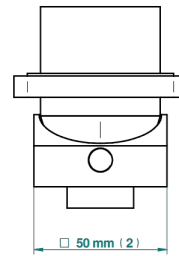

PROFIL, ONYX SCHWARZ, HEBEL

A6P-6540RB

Trim only for wall mixer on rosette

THG®
PARIS

Compatible with