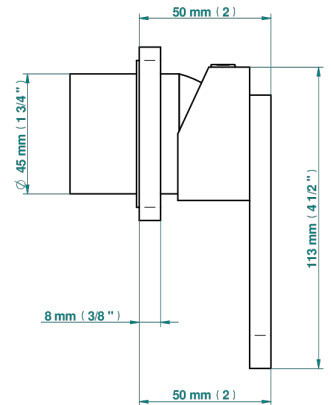

# PROFIL, ONYX SCHWARZ, HEBEL

A6P-6540RB

Trim only for wall mixer on rosette

THG<sup>®</sup>  
PARIS

Compatible with

6540A  
6540A/W

6540A/US

70874

## EIGENSCHAFTEN

- Profil, Onyx Schwarz, Hebel
- Trim only for wall mixer on rosette