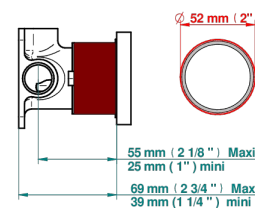

Tube

70872

02/03/2021

CHARACTERISTIC

- Profil Laliq Clear crystal with lever handles
- Trim only for wall mixer on rosette

RELATED SKU'S

- Ref. G00-6540A/US Built-in part for wall mounted flush fit shower mixer 2 inlets 1/2" -1 outlet 1/2" -US model

AVAILABLE FINITIONS

Black ceram - D30

Blush PVD - H62

Brass color PVD - H49

Brown bronze color PVD - F33

Chrome polished - A02

Chrome polished / gold polished -

G02

Copper antique matt, coated - H07

Gold color PVD - H52

Gold mat - F07

Gold polished - F01

Graphite PVD - H64

Light coated bronze - D01

Matt Umber PVD - H67

Matt blush PVD - H60

Matt brass color PVD - H50

Matt brown bronze color PVD - F34

Matt chrome (American satin) - C02

Matt gold color PVD - H53

Matt graphite PVD - H65

Matt nickel (American satin) - C01

Matt nickel color PVD - H56

Nickel antique / Sovereign - H28

Nickel color PVD - H55

Nickel polished - B01

Soft gold - F30

Soft matt gold - F31

Umber PVD - H66