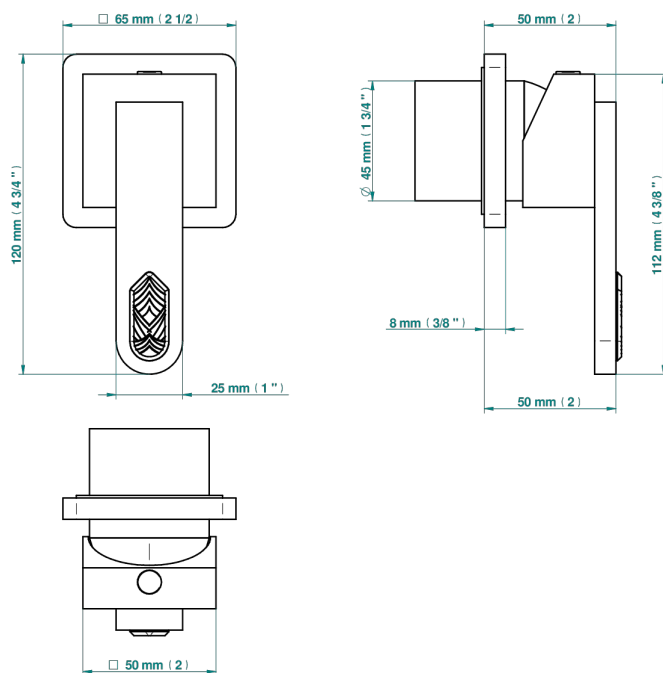

PROFIL LALIQUE CLEAR CRYSTAL WITH LEVER HANDLES

A6H-6540RB

Trim only for wall mixer on rosette

Compatible with

Tube

70872

02/03/2021

CHARACTERISTIC

- Profil Laliq Clear crystal with lever handles
- Trim only for wall mixer on rosette

RELATED SKU'S

- Ref. G00-6540A/US Built-in part for wall mounted flush fit shower mixer 2 inlets 1/2" -1 outlet 1/2" -US model

AVAILABLE FINITIONS

Black ceram - D30

Blush PVD - H62

Brass color PVD - H49

Brown bronze color PVD - F33

Chrome polished - A02

Chrome polished / gold polished -

G02

Copper antique matt, coated - H07

Gold color PVD - H52

Gold mat - F07

Gold polished - F01

Graphite PVD - H64

Light coated bronze - D01

Matt Umber PVD - H67

Matt blush PVD - H60

Matt brass color PVD - H50

Matt brown bronze color PVD - F34

Matt chrome (American satin) - C02

Matt gold color PVD - H53

Matt graphite PVD - H65

Matt nickel (American satin) - C01

Matt nickel color PVD - H56

Nickel antique / Sovereign - H28

Nickel color PVD - H55

Nickel polished - B01

Soft gold - F30

Soft matt gold - F31

Umber PVD - H66