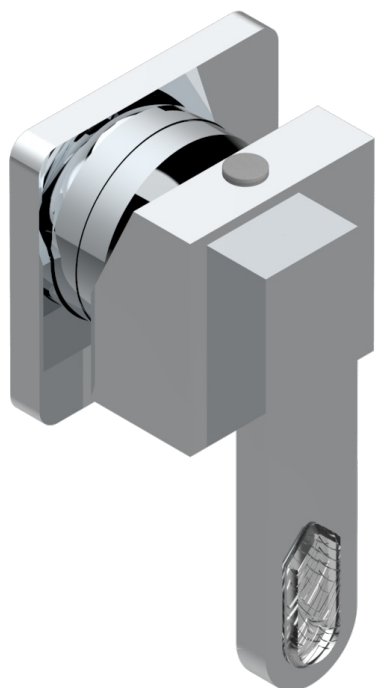

PROFIL LALIQUE CLEAR CRYSTAL WITH LEVER HANDLES

A6H-6540RB

Trim only for wall mixer on rosette

Compatible with

Tube

70872

02/03/2021

CHARACTERISTIC

- Profil Laliq Clear crystal with lever handles
- Trim only for wall mixer on rosette

RELATED SKU'S

- Ref. G00-6540A/US Built-in part for wall mounted flush fit shower mixer 2 inlets 1/2" -1 outlet 1/2" -US model

AVAILABLE FINITIONS

Black ceram - D30

Blush PVD - H62

Brass color PVD - H49

Brown bronze color PVD - F33

Chrome polished - A02

Chrome polished / gold polished -

G02

Copper antique matt, coated - H07

Gold color PVD - H52

Gold mat - F07

Gold polished - F01

Graphite PVD - H64

Light coated bronze - D01

Matt Umber PVD - H67

Matt blush PVD - H60

Matt brass color PVD - H50

Matt brown bronze color PVD - F34

Matt chrome (American satin) - C02

Matt gold color PVD - H53

Matt graphite PVD - H65

Matt nickel (American satin) - C01

Matt nickel color PVD - H56

Nickel antique / Sovereign - H28

Nickel color PVD - H55

Nickel polished - B01

Soft gold - F30

Soft matt gold - F31

Umber PVD - H66